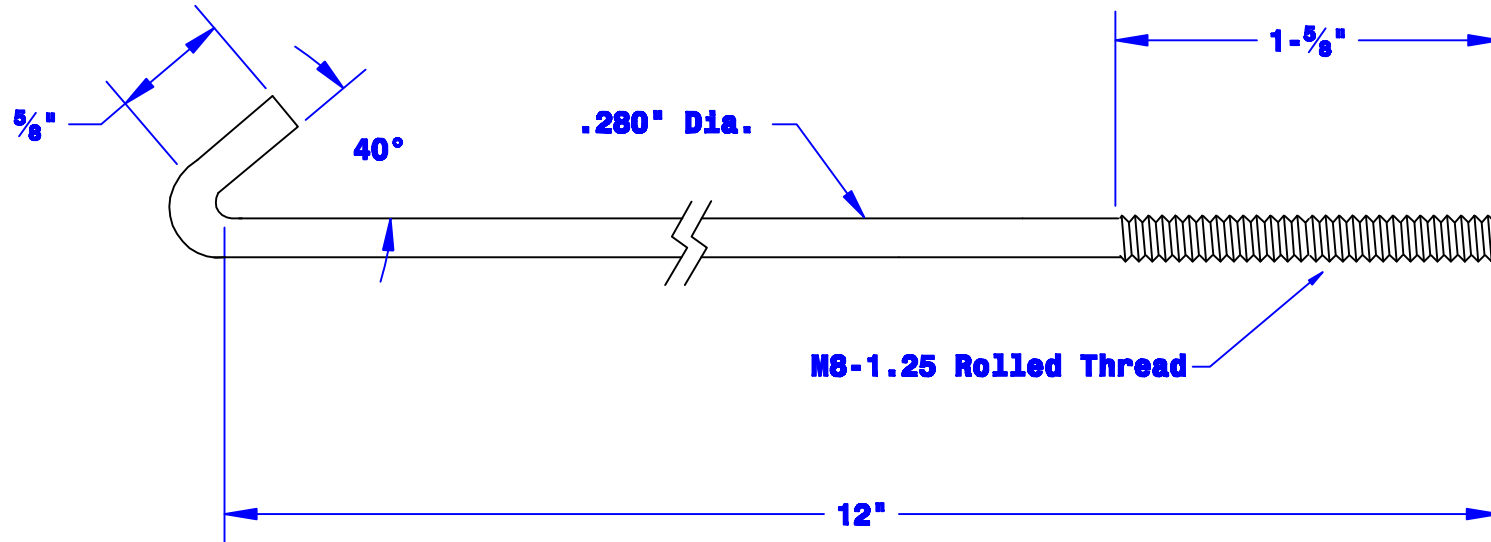

Quick Cable Reserves The Right to Alter Product Types, Their Technical Data, Dimensions, Style And Accessories without Prior Notification.

Property of QUICKCABLE® 3700 Quick Drive Franksville, WI 53126 U.S.A. www.quickcable.com	TITLE M8-1.25 X 12" 40° J Hook
	PART # 302118
Confidential and Proprietary Information	
Material & Treatment C-1018 Steel Clear Zinc	Drawing # 302118-Info Sheet 1 of 1

					Drawn By Jim H	Date 05-24-12	Checked By Mike E	Scale None
					Tolerances, unless otherwise noted Dimensions are reference only			
Rev	Date	ECN#	By	Description				