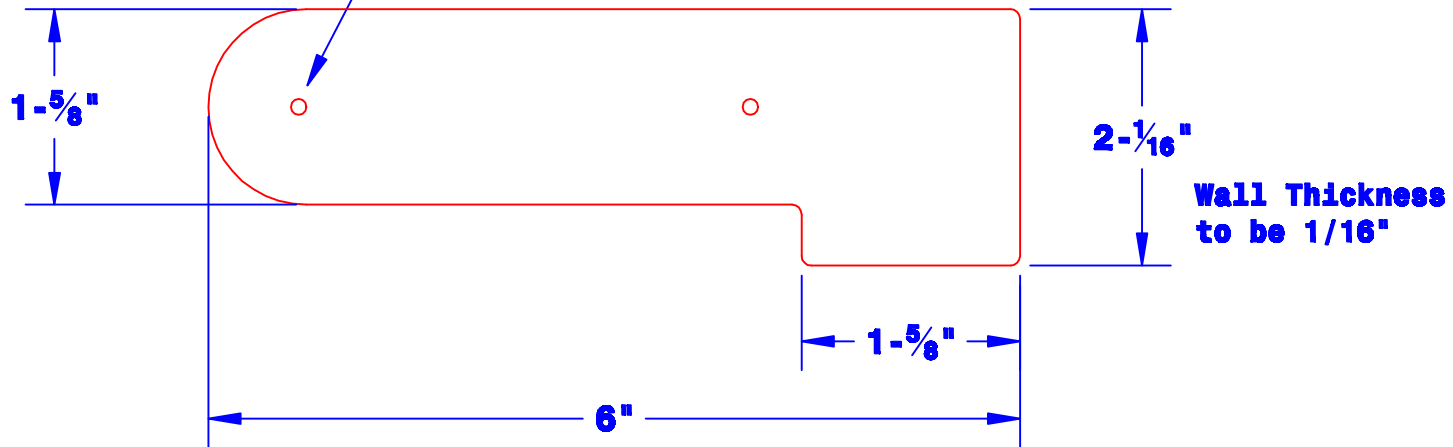

Sized to Fit
up to 4/0 Cable

1/8" Inspection Holes

Property of QUICK CABLE 3700 Quick Drive Frankeville, WI 53126 U.S.A. www.quickcable.com	TITLE	Leadhead Shroud, Offset, 2-Hole
	PART #	215807R
Confidential and Proprietary Information		
Material & Treatment High Temperature MDPE, Red	Drawing #	215807R-Info
	REV	Sheet 1 of 1

Drawn By	Date	Checked By	Scale	
Jim H	4-24-07	Mike E	None	
Tolerances, unless otherwise noted				
Dimensions are reference only				
Rev	Date	ECN#	By	Description