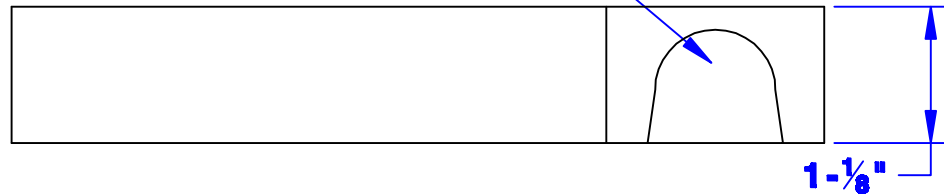

Sized to Fit
up to 4/0 Cable

1/8" Inspection Holes

Property of QUICK CABLE 3700 Quick Drive Frankville, WI 53126 U.S.A. www.quickcable.com	TITLE	Leadhead Shroud, Offset, 2-Hole
	PART #	215806B
Confidential and Proprietary Information		
Material & Treatment High Temperature MDPE, Black	Drawing #	215806B-Info
	REV	Sheet 1 of 1