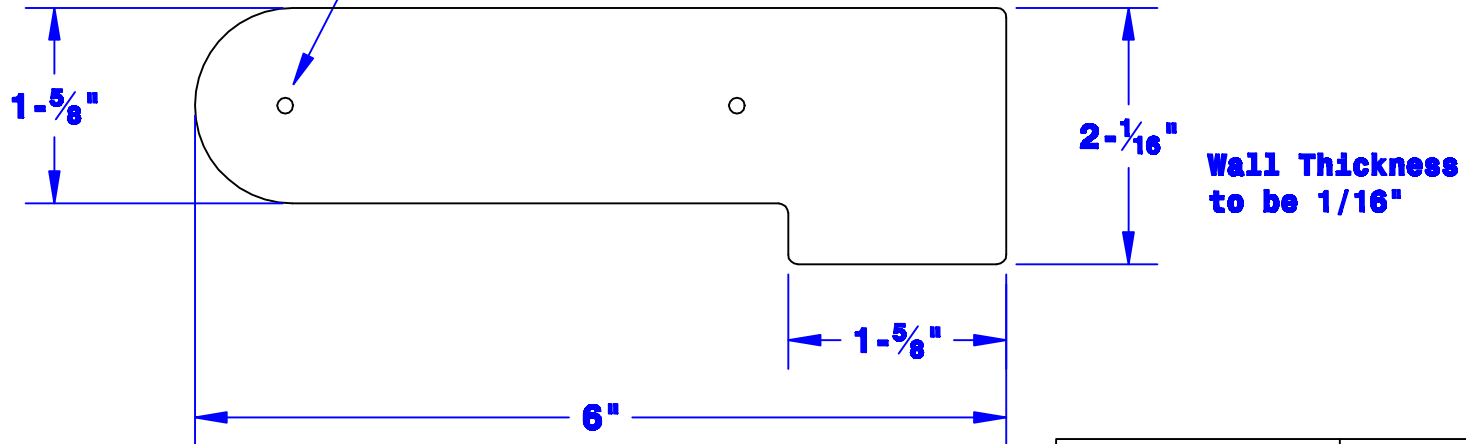

Sized to Fit
up to 4/0 Cable

1/8" Inspection Holes

Property of QUICK CABLE 3700 Quick Drive Frankville, WI 53126 U.S.A. www.quickcable.com	TITLE	Leadhead Shroud, Offset, 2-Hole
	PART #	215806B
Confidential and Proprietary Information		
Material & Treatment High Temperature MDPE, Black	Drawing #	215806B-Info
	REV	Sheet 1 of 1

Rev	Date	ECN#	By	Description	Drawn By	Date	Checked By	Scale
					Jim H	4-24-07	Mike E	None
					Tolerances, unless otherwise noted			
					Dimensions are reference only			