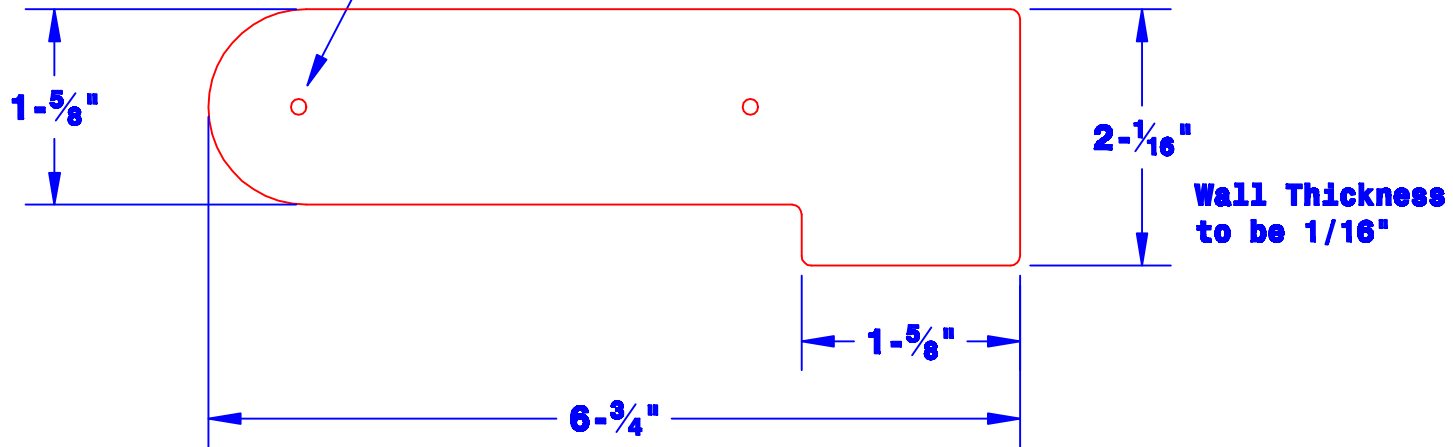

Sized to Fit
up to 4/0 Cable

1/8" Inspection Holes

Property of QUICK CABLE 3700 Quick Drive Frankeville, WI 53126 U.S.A. www.quickcable.com	TITLE Leadhead Shroud, Offset, 2-Hole	
	PART # 215803R	
Confidential and Proprietary Information		
Material & Treatment High Temperature MDPE, Red	Drawing # 215803R-Info	REV Sheet 1 of 1

					Drawn By Jim H	Date 4-25-07	Checked By Mike E	Scale None
					Tolerances, unless otherwise noted Dimensions are reference only			
Rev	Date	ECN#	By	Description				