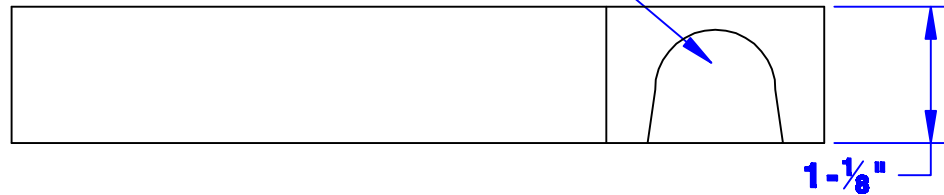

Sized to Fit
up to 4/0 Cable

1/8" Inspection Holes

Property of QUICK CABLE 3700 Quick Drive Frankville, WI 53126 U.S.A. www.quickcable.com	TITLE Leadhead Shroud, Offset, 2-Hole	
	PART # 215802B	
Confidential and Proprietary Information		
Material & Treatment High Temperature MDPE, Black	Drawing # 215802B-Info	REV
	Sheet 1	of 1