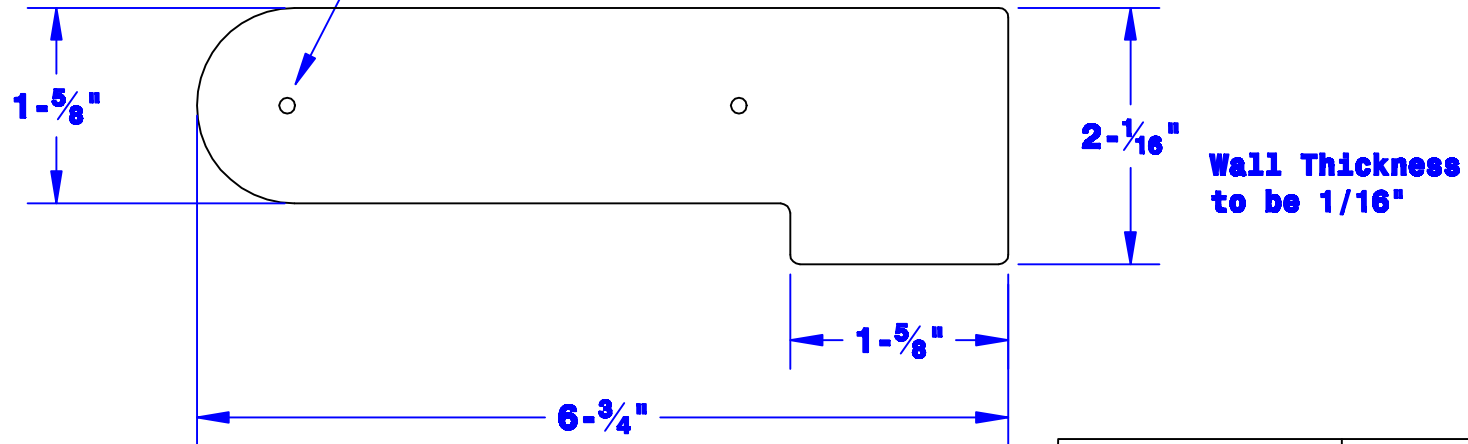

Sized to Fit
up to 4/0 Cable

1/8" Inspection Holes

Property of QUICK CABLE 3700 Quick Drive Frankville, WI 53126 U.S.A. www.quickcable.com	TITLE Leadhead Shroud, Offset, 2-Hole	
	PART # 215802B	
Confidential and Proprietary Information		
Material & Treatment High Temperature MDPE, Black	Drawing # 215802B-Info	REV
	Sheet 1	of 1

Rev	Date	ECN#	By	Description	Drawn By	Date	Checked By	Scale
					Jim H	4-25-07	Mike E	None
					Tolerances, unless otherwise noted Dimensions are reference only			