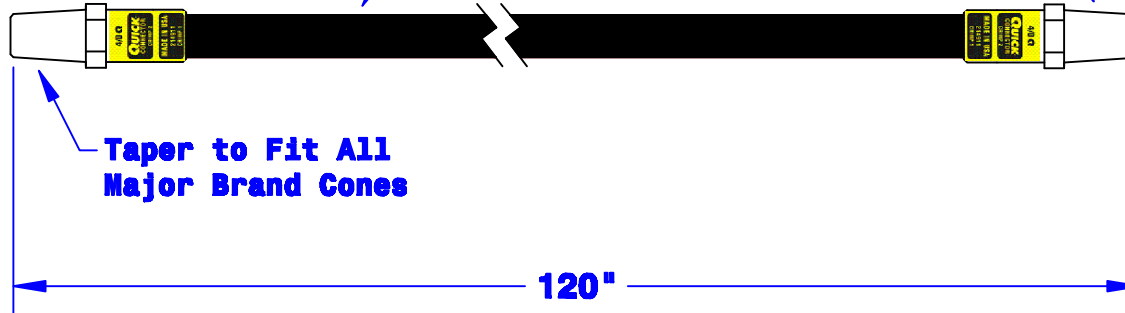

Quick Cable Reserves The Right to Alter Product Type, Their Technical Data, Dimensions, Style And Accessories without Prior Notification.

7/8" Wrench Hex

4/0 Black Welding Cable
P/N 202109

4/0 Thimble
P/N 214911

Taper to Fit All
Major Brand Cones

120"

Property of QUICK CABLE 3700 Quick Drive Frankeville, WI 53126 U.S.A. www.quickcable.com	TITLE Cable & Thimble, 4/0	
	PART # 214952	
Confidential and Proprietary Information		
Material & Treatment	Drawing # 214952-Info	
	REV Sheet 1 of 1	

					Drawn By Jim H	Date 4-13-06	Checked By Mike E	Scale None
					Tolerances, unless otherwise noted Length to be +/- 2"			
Rev	Date	ECN#	By	Description				