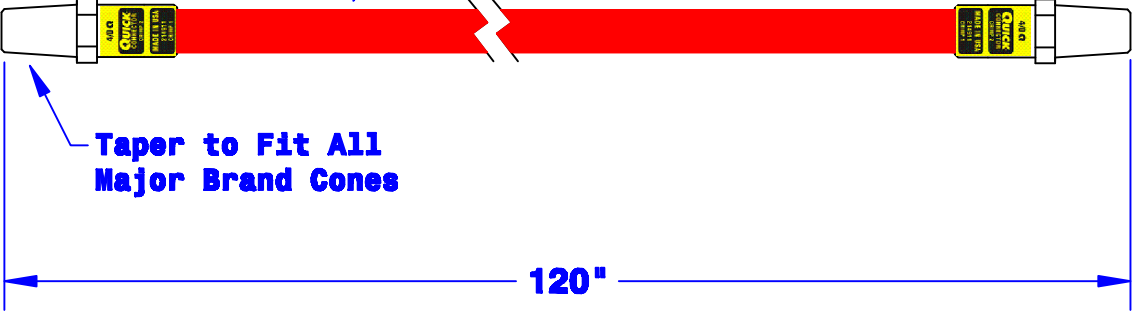

Quick Cable Reserves The Right to Alter Product Types, Their Technical Data, Dimensions, Style And Accessories without Prior Notification.

7/8" Wrench Hex

4/0 Red Welding Cable
P/N 202209

4/0 Thimble
P/N 214911

Taper to Fit All Major Brand Cones

120"

Property of QUICK CABLE 3700 Quick Drive Frankeville, WI 53126 U.S.A. www.quickcable.com	TITLE Cable & Thimble, 4/0
	PART # 214951

Confidential and Proprietary Information

Material & Treatment	Drawing # 214951-Info	REV
	Sheet 1 of 1	
	Length to be +/- 2"	

					Drawn By Jim H	Date 4-13-06	Checked By Mike E	Scale None
					Tolerances, unless otherwise noted			
Rev	Date	ECN#	By	Description				