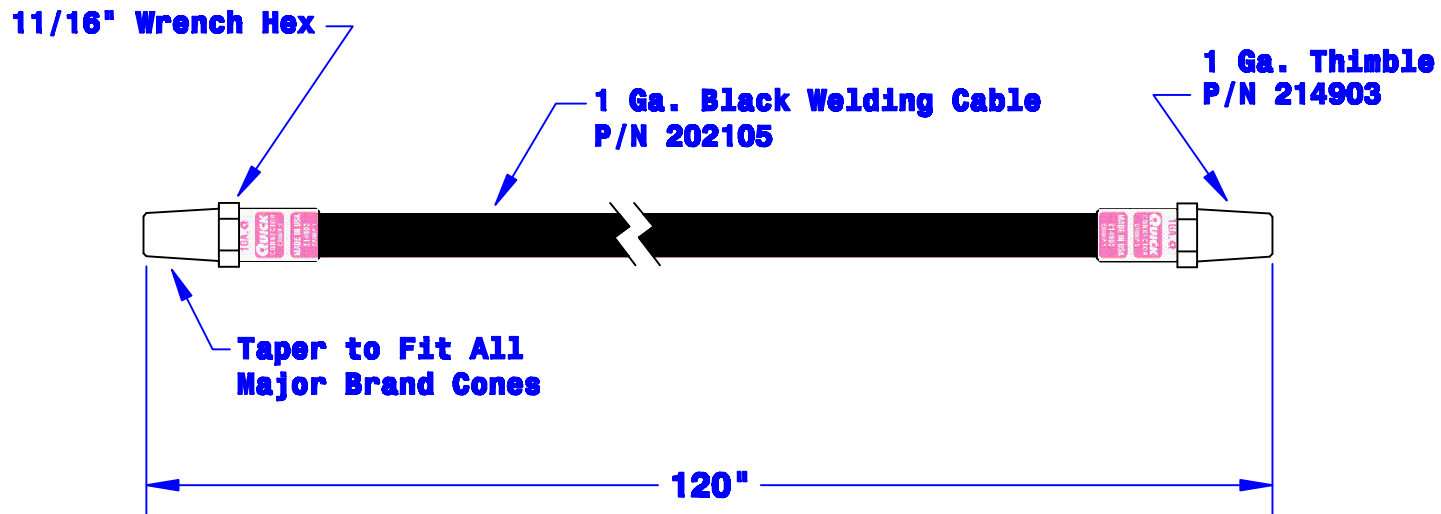

Quick Cable Reserves The Right to Alter Product Types, Their Technical Data, Dimensions, Style And Accessories without Prior Notification.

Property of QUICK CABLE 3700 Quick Drive Frankeville, WI 53126 U.S.A. www.quickcable.com	TITLE Cable & Thimble, 1 Ga.	
	PART # 214944	
Confidential and Proprietary Information		
Material & Treatment	Drawing # 214944-Info	
	REV Sheet 1 of 1	

					Drawn By Jim H	Date 4-13-06	Checked By Mike E	Scale None
					Tolerances, unless otherwise noted Length to be +/- 2"			
Rev	Date	ECN#	By	Description				