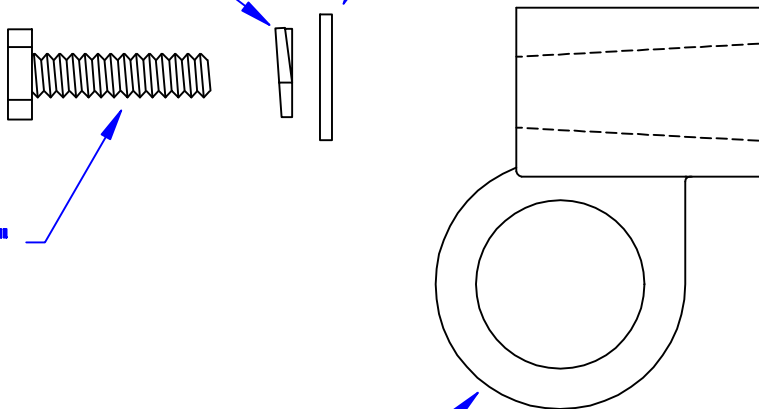

18-8 SS Lock Washer
P/N 106103

18-8 SS Washer
P/N 106102

Sized for 1/0 [50mm²] Cable

5/16-18 X 1-3/8"
18-8 SS Bolt
P/N 106101

Standard Lead cone
P/N 214921

Fusion Thimble
P/N 214906

Property of QUICK CABLE 3700 Quick Drive Franksville, WI 53126 U.S.A. www.quickcable.com		TITLE 1/0 [50mm²] Cone and Thimble Kit, Fusion	
		PART # 214926	
Confidential and Proprietary Information			
Material & Treatment		Drawing # 214926-Info	REV
		Sheet 1	of 1

Rev	Date	ECN#	By	Description

Drawn By Jim H	Date 3-13-06	Checked By Mike E	Scale None
Tolerances, unless otherwise noted			