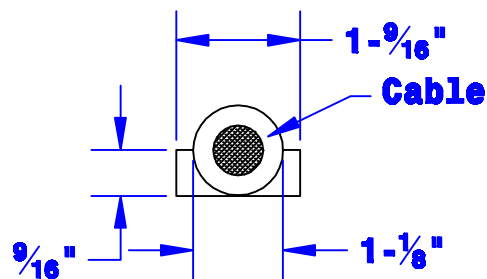

Side View

End View

Property of <b>QUICK CABLE</b> 3700 Quick Drive Frankville, WI 53126 U.S.A. www.quickcable.com	TITLE
	<b>Universal Leadhead          1/0 Double End</b>
	PART #
	<b>213551</b>
Confidential and Proprietary Information	
Material & Treatment <b>Welding Cable          600 Volt EPDM          Antimonial Lead</b>	Drawing # <b>213551-Info</b>
	REV Sheet 1 of 1

Rev	Date	ECN#	By	Description	Drawn By <b>Jim H</b>	Date <b>5-31-07</b>	Checked By <b>Don D</b>	Scale <b>None</b>
					Tolerances, unless otherwise noted <b>Length to be +/- 1"</b>			