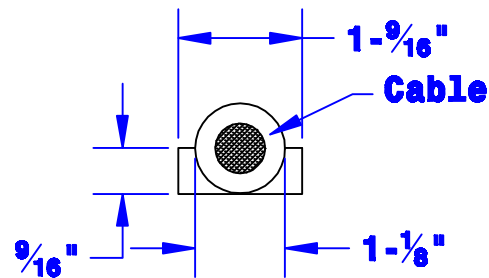

Side View

End View

Property of <b>QUICK CABLE</b> 3700 Quick Drive Frankville, WI 53126 U.S.A. www.quickcable.com	TITLE
	<b>Universal Leadhead 4/0 One End</b>
	PART #
	<b>213457</b>

Confidential and Proprietary Information

Material & Treatment <b>Welding Cable 600 Volt EPDM Antimonial Lead</b>	Drawing # <b>213457-Info</b>	REV Sheet 1 of 1
--	---------------------------------	---------------------

Rev	Date	ECN#	By	Description

Drawn By <b>Jose S</b>	Date <b>2-03-07</b>	Checked By <b>Mike E</b>	Scale <b>None</b>
Tolerances, unless otherwise noted <b>Length to be +/- 1"</b>			