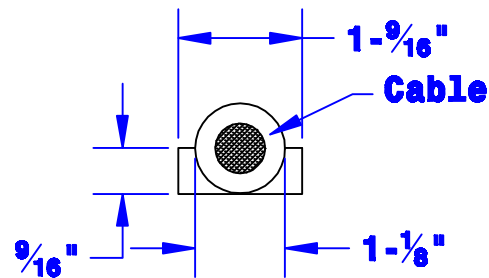

Side View

End View

Property of <b>QUICK CABLE</b> 3700 Quick Drive Frankville, WI 53126 U.S.A. www.quickcable.com	TITLE
	<b>Universal Leadhead          4/0 One End</b>
	PART #
	<b>213456</b>
<b>Confidential and Proprietary Information</b>	
Drawn By <b>Jose S</b>	Date <b>2-03-07</b>
Checked By <b>Mike E</b>	Scale <b>None</b>
Tolerances, unless otherwise noted <b>Length to be +/- 1"</b>	
Material & Treatment <b>Welding Cable          600 Volt EPDM          Antimonial Lead</b>	Drawing # <b>213456-Info</b>
	REV <b>Sheet 1 of 1</b>