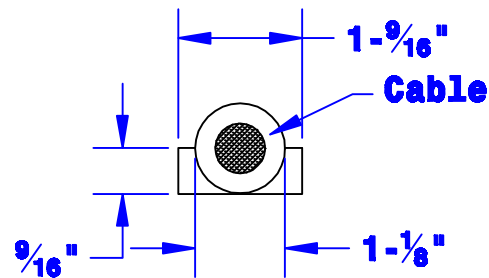

Side View

End View

Property of <b>QUICK CABLE</b> 3700 Quick Drive Frankville, WI 53126 U.S.A. www.quickcable.com	TITLE <b>Universal Leadhead 3/0 One End</b>
	PART # <b>213455</b>

Confidential and Proprietary Information

					Drawn By <b>Jose S</b>	Date <b>2-03-07</b>	Checked By <b>Mike E</b>	Scale <b>None</b>	Material & Treatment <b>Welding Cable 600 Volt EPDM Antimonial Lead</b>	Drawing # <b>213455-Info</b>	REV
					Tolerances, unless otherwise noted <b>Length to be +/- 1"</b>					Sheet 1 of 1	
Rev	Date	ECN#	By	Description							