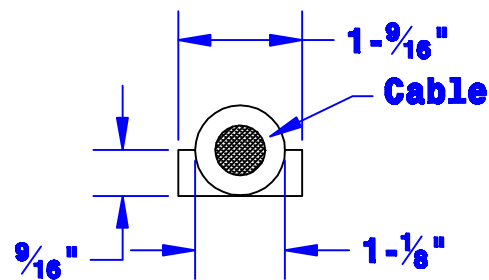

Side View

End View

Property of <b>QUICK CABLE</b> 3700 Quick Drive Frankville, WI 53126 U.S.A. www.quickcable.com	TITLE
	<b>Universal Leadhead          2/0 One End</b>
	PART #
	<b>213452</b>
<b>Confidential and Proprietary Information</b>	
Material & Treatment <b>Welding Cable          600 Volt EPDM          Antimonial Lead</b>	Drawing # <b>213452-Info</b>
	REV Sheet 1 of 1

Rev	Date	ECN#	By	Description

Drawn By	Date	Checked By	Scale
Jose S	2-03-07	Mike E	None
Tolerances, unless otherwise noted			
Length to be +/- 1"			