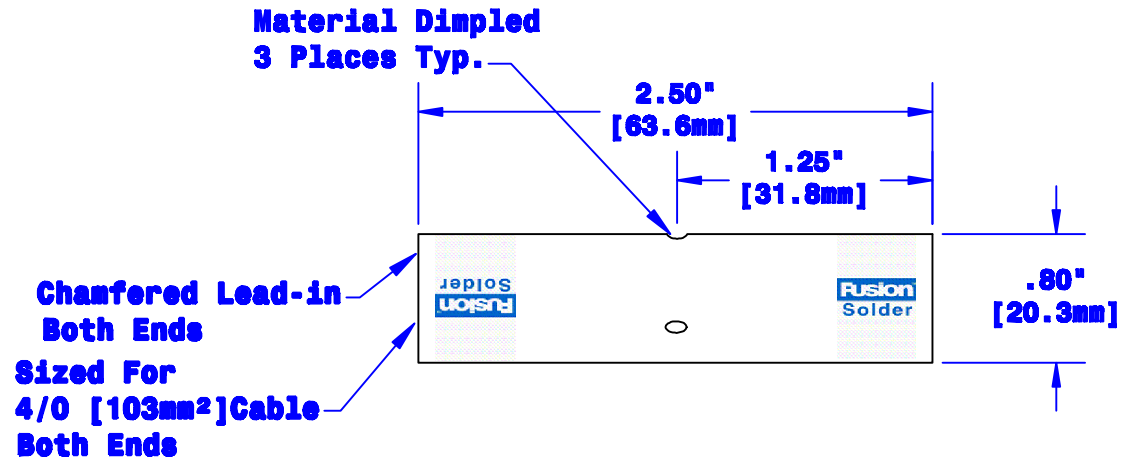

Quick Cable Reserves The Right to Alter Product Type, Their Technical Data, Dimensions, Style And Accessories Without Prior Notification.

**Prefilled With Rosin & Solder  
Both Ends**

<b>Property of</b> <b>QUICKCABLE®</b> 3700 Quick Drive Franksville, WI 53126 U.S.A. www.quickcable.com	<b>TITLE</b> <b>Fusion Butt Splice 4/0 [103mm<sup>2</sup>]</b>
	<b>PART #</b> <b>141440</b>

**Confidential and Proprietary Information**

					<b>Drawn By</b> <b>Jim H</b>	<b>Date</b> <b>03-16-07</b>	<b>Checked By</b> <b>Mike E</b>	<b>Scale</b> <b>None</b>	<b>Material &amp; Treatment</b> <b>Copper Tube Tin Plated</b>	<b>Drawing #</b> <b>141440-Info</b>	<b>REV</b> <b>A</b>
<b>Rev</b>	<b>Date</b>	<b>ECN#</b>	<b>By</b>	<b>Description</b>	<b>Tolerances, unless otherwise noted</b> <b>Dimensions are reference only</b>				<b>Sheet 1 of 1</b>		
<b>A</b>	<b>04-10-12</b>	<b>2450</b>	<b>JMH</b>	<b>Redrawn; printing info updated</b>							