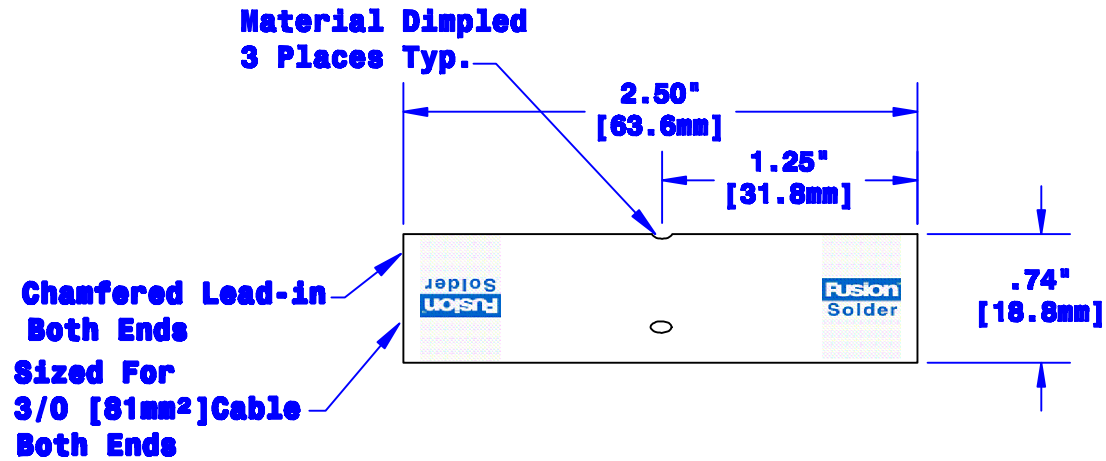

Quick Cable Reserves The Right to Alter Product Type, Their Technical Data, Dimensions, Style And Accessories Without Prior Notification.

Prefilled With Rosin & Solder Both Ends

Property of QUICKCABLE® 3700 Quick Drive Franksville, WI 53126 U.S.A. www.quickcable.com	TITLE Fusion Butt Splice 3/0 [81mm²]
	PART # 141430

Confidential and Proprietary Information

					Drawn By Jim H	Date 03-16-07	Checked By Mike E	Scale None	Material & Treatment Copper Tube Tin Plated	Drawing # 141430-Info	REV A
Rev	Date	ECN#	By	Description	Tolerances, unless otherwise noted Dimensions are reference only				Sheet 1 of 1		
A	04-10-12	2450	JMH	Redrawn; printing info updated							