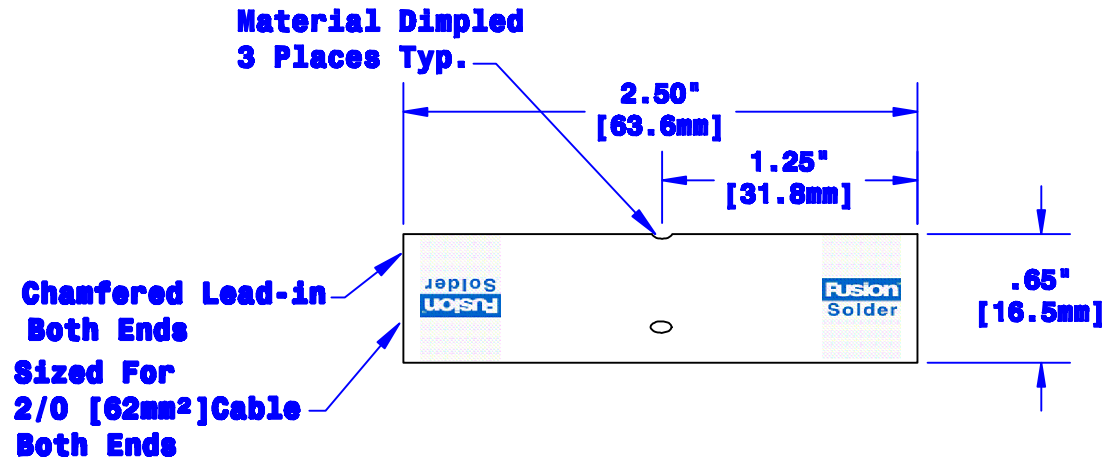

Quick Cable Reserves The Right to Alter Product Types, Their Technical Data, Dimensions, Style And Accessories Without Prior Notification.

Prefilled With Rosin & Solder Both Ends

Property of QUICKCABLE® 3700 Quick Drive Franksville, WI 53126 U.S.A. www.quickcable.com	TITLE Fusion Butt Splice 2/0 [62mm²]
	PART # 141420

Confidential and Proprietary Information

					Drawn By Jim H	Date 03-16-07	Checked By Mike E	Scale None	Material & Treatment Copper Tube Tin Plated	Drawing # 141420-Info	REV A
Rev	Date	ECN#	By	Description	Tolerances, unless otherwise noted Dimensions are reference only				Sheet 1 of 1		
A	04-10-12	2450	JMH	Redrawn; printing info updated							