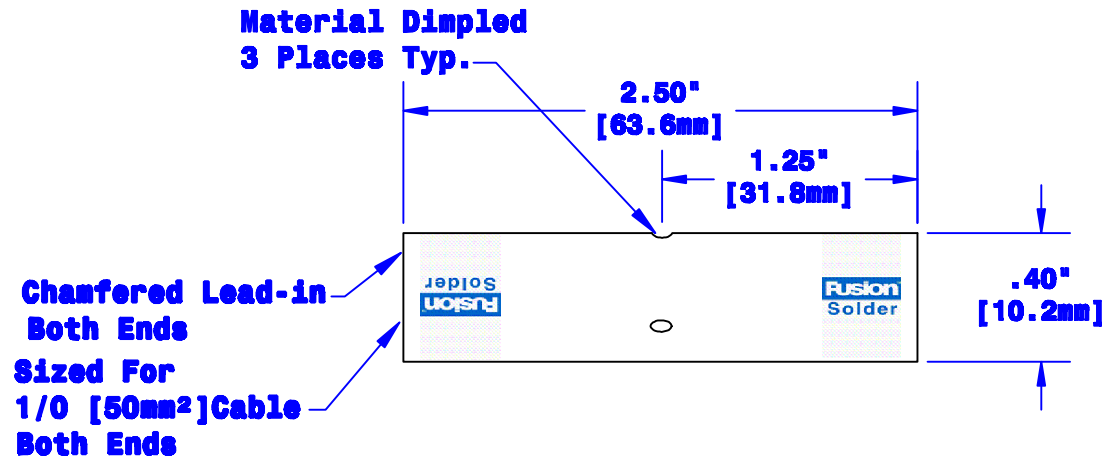

Quick Cable Reserves The Right to Alter Product Types, Their Technical Data, Dimensions, Style And Accessories Without Prior Notification.

Prefilled With Rosin & Solder Both Ends

Property of QUICKCABLE® 3700 Quick Drive Franksville, WI 53126 U.S.A. www.quickcable.com	TITLE Fusion Butt Splice 1/0 [50mm²]
	PART # 141410

Confidential and Proprietary Information

					Drawn By Jim H	Date 03-16-07	Checked By Mike E	Scale None	Material & Treatment Copper Tube Tin Plated	Drawing # 141410-Info	REV A
Rev	Date	ECN#	By	Description	Tolerances, unless otherwise noted Dimensions are reference only				Sheet 1 of 1		
A	04-10-12	2450	JMH	Redrawn; printing info updated							