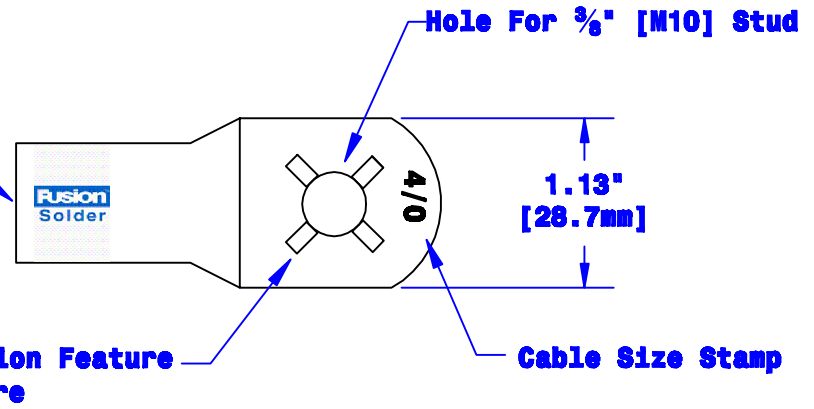

Quick Cable Reserves The Right to Alter Product Types, Their Technical Data, Dimensions, Style And Accessories Without Prior Notification.

Prefilled With Rosin & Solder
Sized for 4/0 [103mm²] Cable
3/4" [19.1mm] Min. Depth
Chamfered Lead-In, Both Ends

Ø.80"
[20.6mm]
Dia May Vary Due to
Manufacturing Process

Property of QUICKCABLE® 3700 Quick Drive Frankville, WI 53126 U.S.A. www.quickcable.com	TITLE 4/0 [103mm ²] Magna Lug, Fusion Anti-Rotation
	PART # 141320
Confidential and Proprietary Information	

Material & Treatment Copper Tube Tin Plated	Drawing # 141320-INFO Sheet 1 of 1	REV A
--	---	------------------------