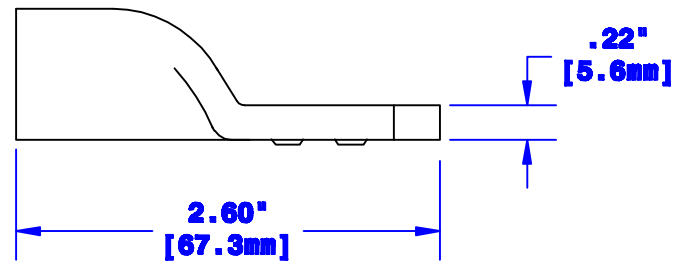

Quick Cable Reserves The Right to Alter Product Types, Their Technical Data, Dimensions, Style And Accessories Without Prior Notification.

Prefilled With Rosin & Solder
Sized for 4/0 [103mm²] Cable
3/4" [19.1mm] Min. Depth
Chamfered Lead-In, Both Ends

Ø.80"
[20.6mm]
Dia May Vary Due to
Manufacturing Process

Property of QUICKCABLE® 3700 Quick Drive Frankville, WI 53126 U.S.A. www.quickcable.com	TITLE 4/0 [103mm ²] Magna Lug, Fusion Anti-Rotation
	PART # 141320
Confidential and Proprietary Information	