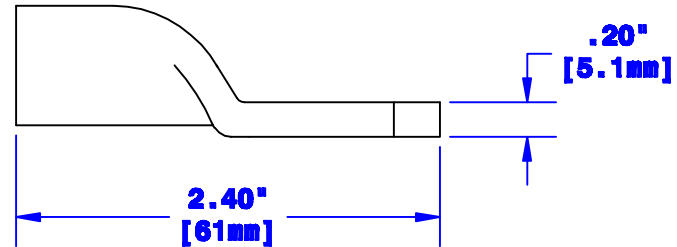

Quick Cable Reserves The Right to Alter Product Types, Their Technical Data, Dimensions, Style And Accessories Without Prior Notification.

Prefilled With Rosin & Solder  
Sized for 3/0 [81mm<sup>2</sup>] Cable  
3/4" [19.1mm] Min. Depth  
Chamfered Lead-In, Both Ends

Tolerances, unless otherwise noted  
**Dimensions are reference only**

Material & Treatment <b>Copper Tube Tin Plated</b>	Drawing # <b>141119-Info</b>	REV <b>B</b>
Sheet <b>1</b> of <b>1</b>		