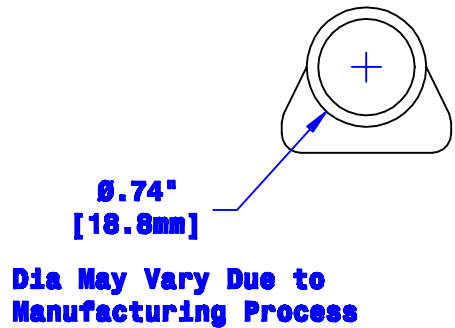

Quick Cable Reserves The Right to Alter Product Types, Their Technical Data, Dimensions, Style And Accessories Without Prior Notification.

Prefilled With Rosin & Solder  
Sized for 3/0 [81mm<sup>2</sup>] Cable  
3/4" [19.1mm] Min. Depth  
Chamfered Lead-In, Both Ends

Property of <b>QUICKCABLE</b> 3700 Quick Drive Franksville, WI 53126 U.S.A. www.quickcable.com	TITLE <b>3/0[81mm<sup>2</sup>] Magna Lug, Fusion</b>
	PART # <b>141119</b>
<b>Confidential and Proprietary Information</b>	

				Drawn By <b>Paul</b>	Date <b>03-12-03</b>	Checked By <b>Mike E</b>	Scale <b>None</b>
<b>B</b>	<b>04-13-12</b>	<b>2450</b>	<b>JMM</b>	<b>Redrawn; printing info updated</b>			
Rev	Date	ECN#	By	Description			

Tolerances, unless otherwise noted  
**Dimensions are reference only**

Material & Treatment <b>Copper Tube Tin Plated</b>	Drawing # <b>141119-Info</b>	REV <b>B</b>
Sheet <b>1</b> of <b>1</b>		