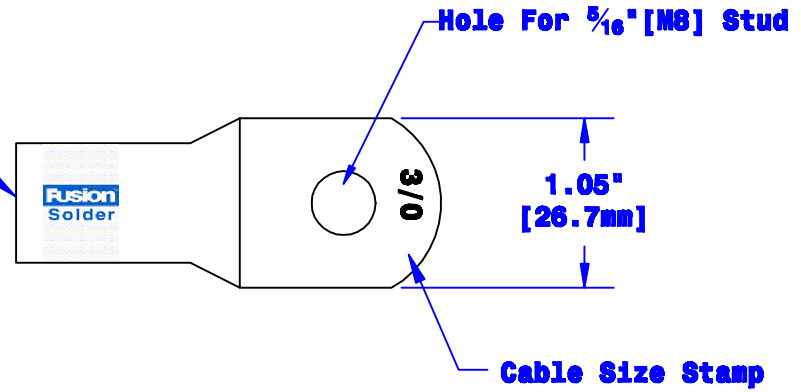

Quick Cable Reserves The Right to Alter Product Types, Their Technical Data, Dimensions, Style And Accessories Without Prior Notification.

Prefilled With Rosin & Solder  
Sized for 3/0 [81mm<sup>2</sup>] Cable  
3/4" [19.1mm] Min. Depth  
Chamfered Lead-In, Both Ends

Property of <b>QUICKCABLE</b> 3700 Quick Drive Franksville, WI 53126 U.S.A. www.quickcable.com	TITLE <b>3/0[81mm<sup>2</sup>] Magna Lug, Fusion</b>
	PART # <b>141119</b>
<b>Confidential and Proprietary Information</b>	

				Drawn By <b>Paul</b>	Date <b>03-12-03</b>	Checked By <b>Mike E</b>	Scale <b>None</b>
<b>B</b>	<b>04-13-12</b>	<b>2450</b>	<b>JMM</b>	<b>Redrawn; printing info updated</b>			
Rev	Date	ECN#	By	Description			

Tolerances, unless otherwise noted  
**Dimensions are reference only**

Material & Treatment <b>Copper Tube Tin Plated</b>	Drawing # <b>141119-Info</b>	REV <b>B</b>
Sheet <b>1</b> of <b>1</b>		