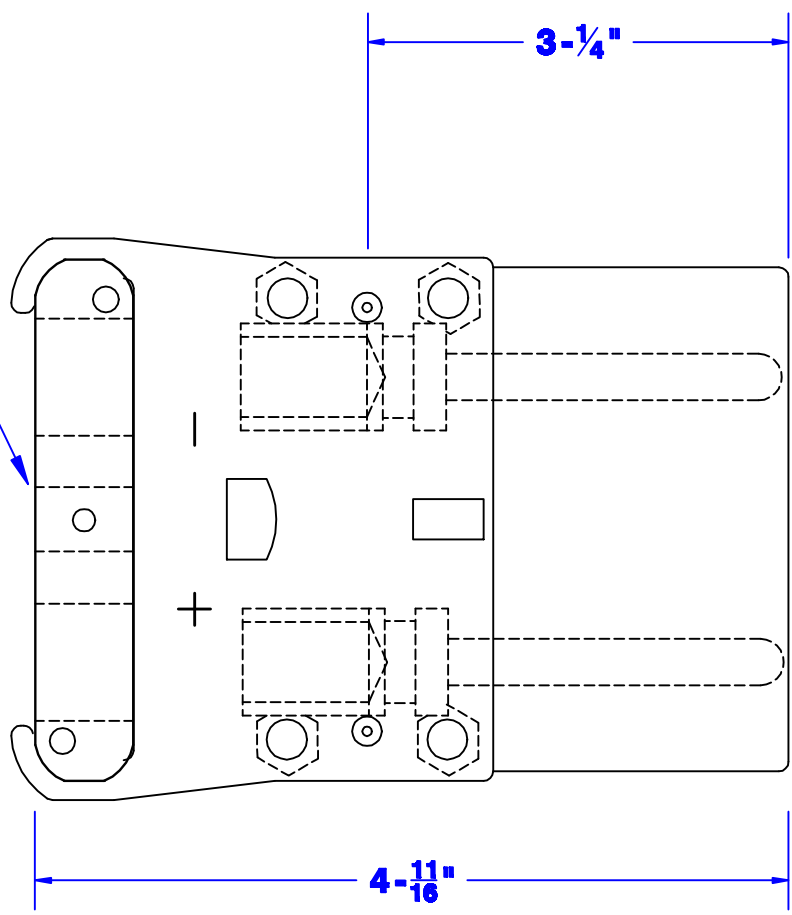

2 Piece Cable Clamp

Hexagonal Voltage Key

Property of QUICK CABLE 3700 Quick Drive Frankville, WI 53128 U.S.A. www.quickcable.com	TITLE Female Euro DIN Connector Kit, 3/0-4/0	
	PART # 127510	
Confidential and Proprietary Information		
Material & Treatment PA6 Glass Filled Nylon	Drawing # 127510-Info	REV Sheet 1 of 1

Rev	Date	ECN#	By	Description	Drawn By	Date	Checked By	Scale
					Jim H	3-06-06	Mike E	None
					Tolerances, unless otherwise noted Dimensions are reference only			