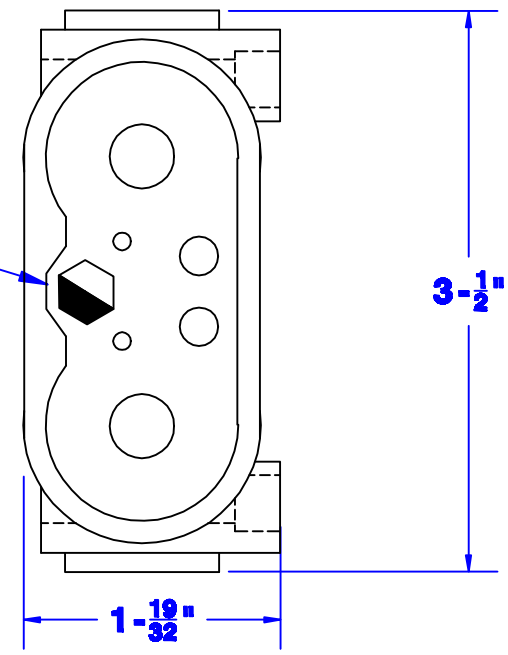

2 Piece Cable Clamp

Hexagonal Voltage Key

Property of QUICK CABLE 3700 Quick Drive Frankville, WI 53128 U.S.A. www.quickcable.com	TITLE Female Euro DIN Connector Kit, 3/0-4/0	
	PART # 127510	
Confidential and Proprietary Information		
Material & Treatment PA6 Glass Filled Nylon	Drawing # 127510-Info	REV Sheet 1 of 1

Rev	Date	ECN#	By	Description	Drawn By	Date	Checked By	Scale
					Jim H	3-06-06	Mike E	None
					Tolerances, unless otherwise noted Dimensions are reference only			