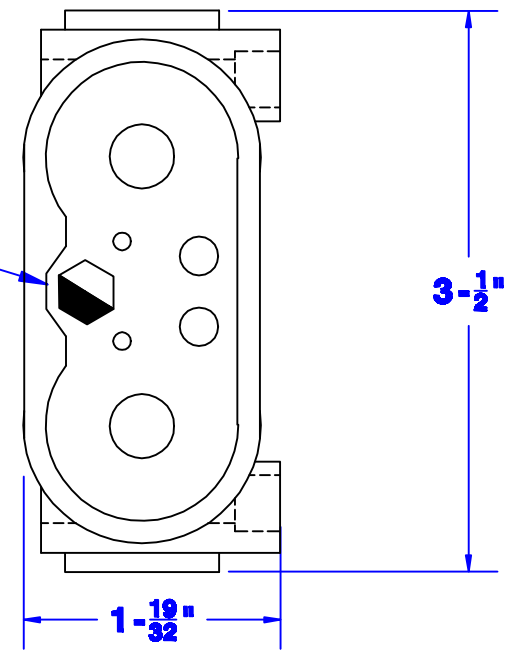

2 Piece Cable Clamp

Hexagonal Voltage Key

Property of QUICK CABLE 3700 Quick Drive Frankville, WI 53128 U.S.A. www.quickcable.com		TITLE Female Euro DIN Connector Kit, 2/0	
		PART # 127508	
Confidential and Proprietary Information			
Drawn By Jim H		Date 3-06-06	
Checked By Mike E		Scale None	
Material & Treatment PA6 Glass Filled Nylon		Drawing # 127508-Info	
Tolerances, unless otherwise noted Dimensions are reference only		REV Sheet 1 of 1	