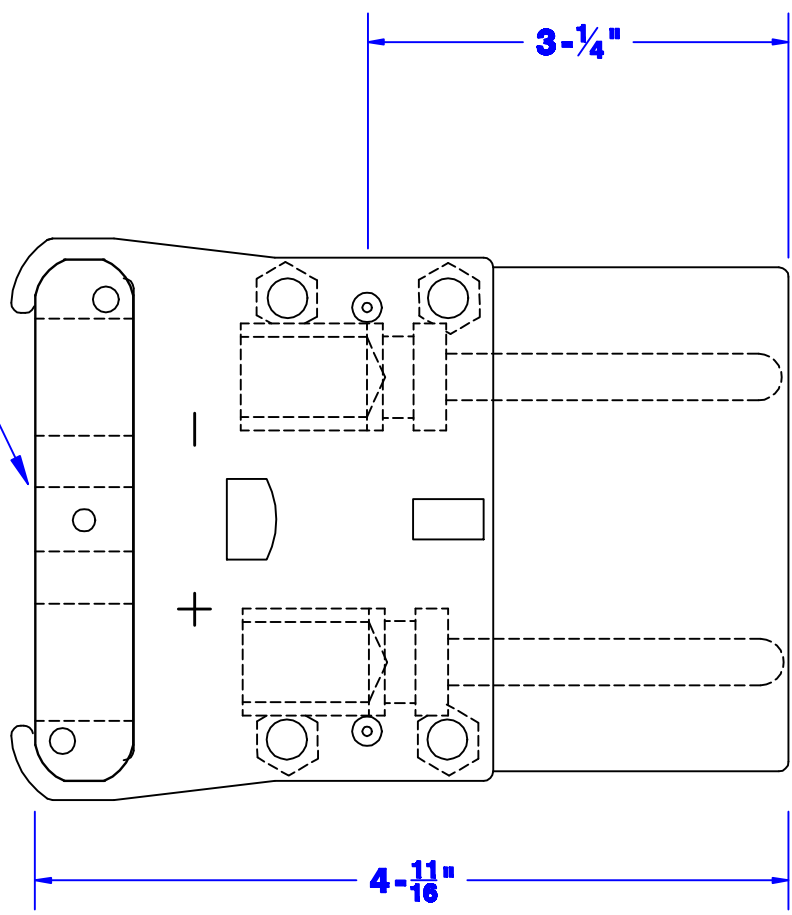

2 Piece Cable Clamp

Hexagonal Voltage Key

Property of QUICK CABLE 3700 Quick Drive Frankville, WI 53128 U.S.A. www.quickcable.com		TITLE Female Euro DIN Connector Kit, 2/0	
		PART # 127508	
Confidential and Proprietary Information			
Drawn By Jim H		Date 3-06-06	
Checked By Mike E		Scale None	
Material & Treatment PA6 Glass Filled Nylon		Drawing # 127508-Info	
Tolerances, unless otherwise noted Dimensions are reference only		REV Sheet 1 of 1	