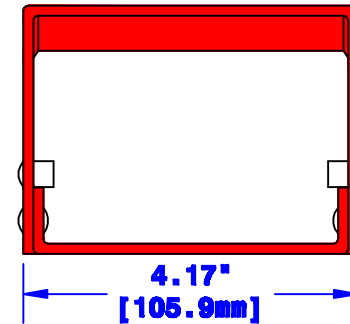

Quick Cable Reserves The Right to Alter Product Type, Their Technical Data, Dimensions, Style And Accessories without Prior Notification.

**NOTE: Mounting Hardware Included
Use With Battery Bracket P/N 127203
(Not Included)**

Property of QUICKCABLE® 3700 Quick Drive Franksville, WI 53126 U.S.A. www.quickcable.com	TITLE 320 Amp DIN Manual Release Lever
	PART # 127204

Confidential and Proprietary Information

					Drawn By Jim H	Date 05-05-10	Checked By Mike E	Scale None	Material & Treatment 1/8" Thk. Steel Red Powder Coated	Drawing # 127204-Info	REV
					Tolerances, unless otherwise noted				Dimensions are reference only		
Rev	Date	ECN#	By	Description				Sheet 1 of 1			