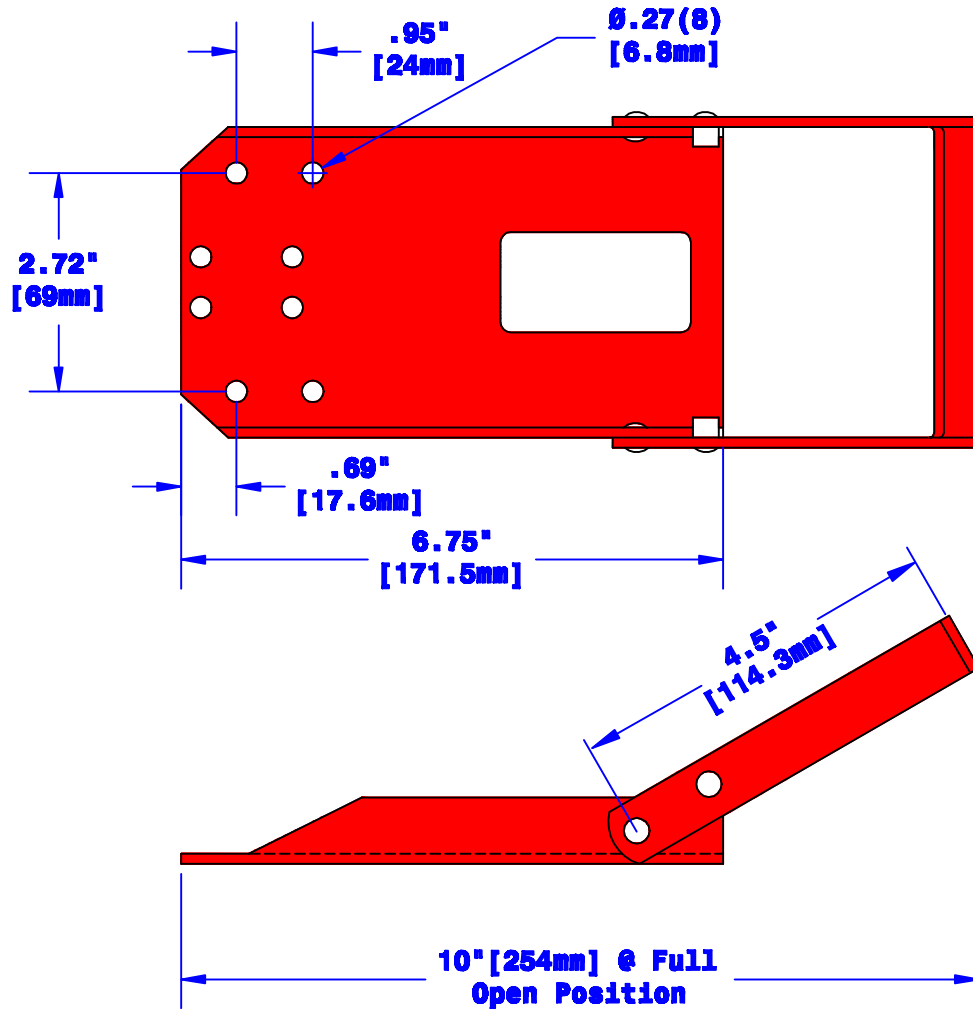

Quick Cable Reserves The Right to Alter Product Type, Their Technical Data, Dimensions, Style And Accessories without Prior Notification.

**NOTE: Mounting Hardware Included
Use With Battery Bracket P/N 127203
(Not Included)**

Property of QUICKCABLE® 3700 Quick Drive Franksville, WI 53126 U.S.A. www.quickcable.com	TITLE 320 Amp DIN Manual Release Lever
	PART # 127204

Confidential and Proprietary Information

					Drawn By Jim H	Date 05-05-10	Checked By Mike E	Scale None	Material & Treatment 1/8" Thk. Steel Red Powder Coated	Drawing # 127204-Info	REV
					Tolerances, unless otherwise noted				Dimensions are reference only		
Rev	Date	ECN#	By	Description				Sheet 1 of 1			