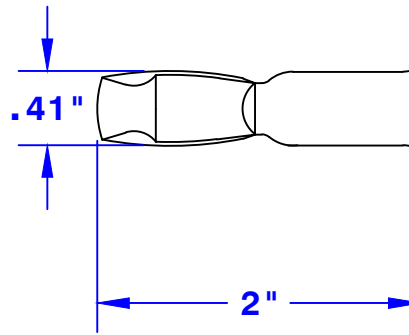

Quick Cable Reserves The Right to Alter Product Types, Their Technical Data, Dimensions, Style And Accessories without Prior Notification.

Stamped as
SB/PP
120
2

Sized For 2 Ga. Cable
Cable Strip Length to be 3/4"

Property of QUICKCABLE® 3700 Quick Drive Franksville, WI 53126 U.S.A. www.quickcable.com	TITLE
	Power Pole Contact 120 Amp, 2 Ga.
	PART # 123144

Confidential and Proprietary Information

					Drawn By GV	Date 03-28-14	Checked By Mike E	Scale None
					Tolerances, unless otherwise noted			
Rev	Date	ECN#	By	Description	Dimensions are reference only			

Material & Treatment	Drawing #	REV
Solid Copper Silver Plated	123144-Info	
	Sheet 1 of 1	