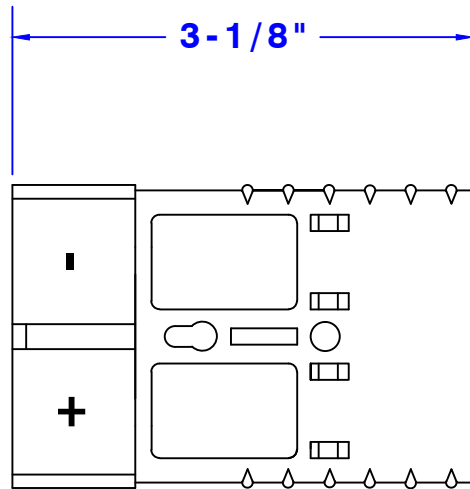

Top View

Bottom View

175 Amp Housing (Blue)

Side View

SB[®], SBX[®], and PowerPole[®] is a Registered Trademark of Anderson Power Products, Inc.

Property of QUICK CABLE 3700 Quick Dr. Franksville WI		TITLE SB[®] Housing 175 Amp 48 Volt	
		PART # 122304	
Material & Treatment Blue Molded Polycarbonate		Drawing # 122304-Info	REV A
Tolerances, unless otherwise noted Dimensions are reference only		Sheet 1 Of 1	

				Drawn By Jim H	Date 8-16-04	Checked By Mike E	Scale None
A	11-17-14	3131	GCV	Add Trademark info			
Rev	Date	ECN#	By	Description			