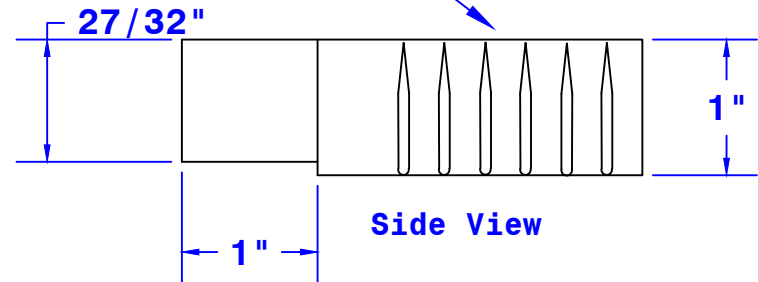

Top View

Bottom View

175 Amp Housing (Blue)

Side View

SB[®], SBX[®], and PowerPole[®] is a Registered Trademark of Anderson Power Products, Inc.

Property of QUICK CABLE 3700 Quick Dr. Franksville WI		TITLE SB[®] Housing 175 Amp 48 Volt	
		PART # 122304	
Material & Treatment Blue Molded Polycarbonate		Drawing # 122304-Info	REV A
Tolerances, unless otherwise noted Dimensions are reference only		Sheet 1 Of 1	

				Drawn By Jim H	Date 8-16-04	Checked By Mike E	Scale None
A	11-17-14	3131	GCV	Add Trademark info			
Rev	Date	ECN#	By	Description			