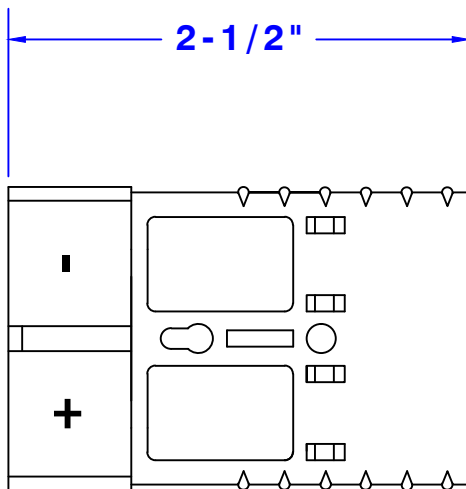

Top View

Bottom View

120 Amp Housing (Red)

Side View

SB[®], SBX[®], and PowerPole[®] is a Registered Trademark of Anderson Power Products, Inc.

Property of QUICK CABLE 3700 Quick Dr. Franksville WI		TITLE SB[®] Housing 120 Amp 36 Volt	
		PART # 122209	
Material & Treatment Red Molded Polycarbonate		Drawing # 122209-Info	REV
Dimensions are reference only		Sheet 1 Of 1	

Rev	Date	ECN#	By	Description	Drawn By	Date	Checked By	Scale
					Max M	1/21/15	Mike E	None
					Tolerances, unless otherwise noted			
					Dimensions are reference only			