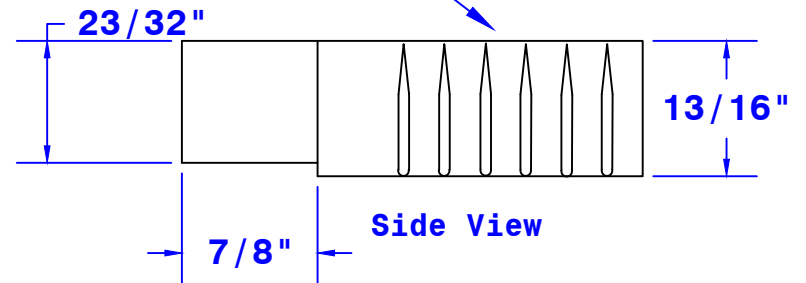

Top View

Bottom View

120 Amp Housing (Red)

Side View

SB[®], SBX[®], and PowerPole[®] is a Registered Trademark of Anderson Power Products, Inc.

Property of QUICK CABLE 3700 Quick Dr. Franksville WI		TITLE SB[®] Housing 120 Amp 36 Volt	
		PART # 122209	
Material & Treatment Red Molded Polycarbonate		Drawing # 122209-Info	REV
Dimensions are reference only		Sheet 1 Of 1	

Rev	Date	ECN#	By	Description	Drawn By	Date	Checked By	Scale
					Max M	1/21/15	Mike E	None
					Tolerances, unless otherwise noted			
					Dimensions are reference only			