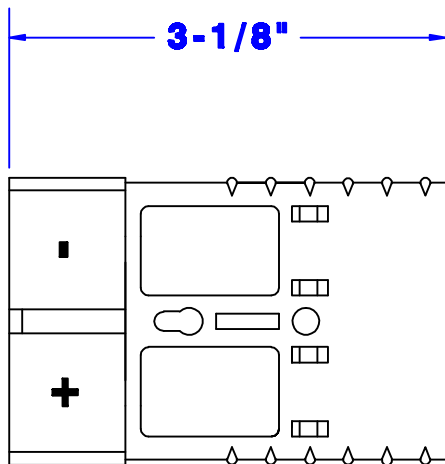

Top View

Bottom View

175 Amp Housing (Red)

Side View

Property of QUICK CABLE 3780 Quick Dr. Frankville WI	TITLE SB Housing 175 Amp 24 Volt	
	PART # 122204	
Material & Treatment Red Molded Polycarbonate	Drawing # 122204-Info	REV
	Sheet 1	of 1

Rev	Date	ECN#	By	Description

Drawn By Jim H	Date 8-16-04	Checked By Mike E	Scale None
Tolerances, unless otherwise noted Dimensions are reference only			