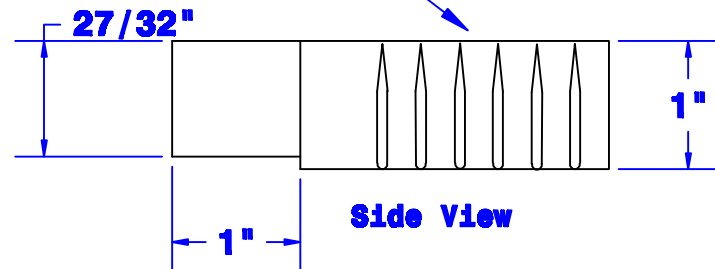

Top View

Bottom View

175 Amp Housing (Red)

Side View

Property of QUICK CABLE 3780 Quick Dr. Frankville WI	TITLE SB Housing 175 Amp 24 Volt	
	PART # 122204	
Material & Treatment Red Molded Polycarbonate	Drawing # 122204-Info	REV
	Sheet 1	of 1

Rev	Date	ECN#	By	Description

Drawn By Jim H	Date 8-16-04	Checked By Mike E	Scale None
Tolerances, unless otherwise noted Dimensions are reference only			