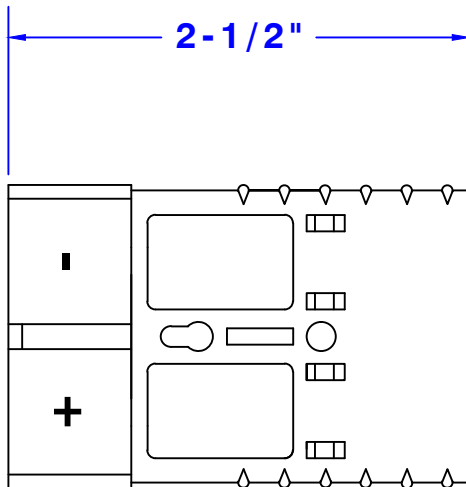

Top View

Bottom View

120 Amp Housing (Gray)

Side View

SB[®], SBX[®], and PowerPole[®] is a Registered Trademark of Anderson Power Products, Inc.

Property of QUICK CABLE 3700 Quick Dr. Franksville WI		TITLE SB[®] Housing 120 Amp 36 Volt	
		PART # 122109	
Material & Treatment Gray Molded Polycarbonate		Drawing # 122109-Info	REV
Dimensions are reference only		Sheet 1 Of 1	