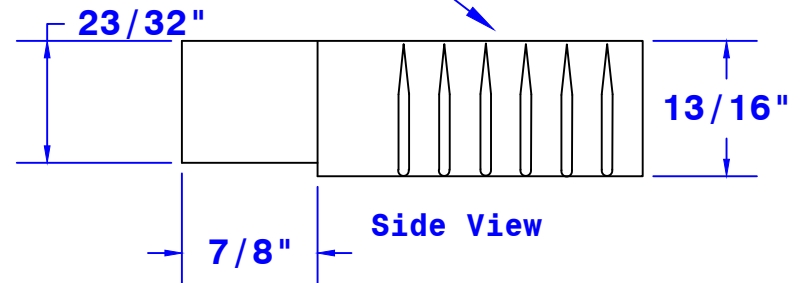

Top View

Bottom View

120 Amp Housing (Gray)

Side View

SB[®], SBX[®], and PowerPole[®] is a Registered Trademark of Anderson Power Products, Inc.

Property of QUICK CABLE 3700 Quick Dr. Franksville WI		TITLE SB[®] Housing 120 Amp 36 Volt	
		PART # 122109	
Material & Treatment Gray Molded Polycarbonate		Drawing # 122109-Info	REV
Dimensions are reference only		Sheet 1 Of 1	

Rev	Date	ECN#	By	Description	Drawn By Max M	Date 1/21/15	Checked By Mike E	Scale None
					Tolerances, unless otherwise noted			