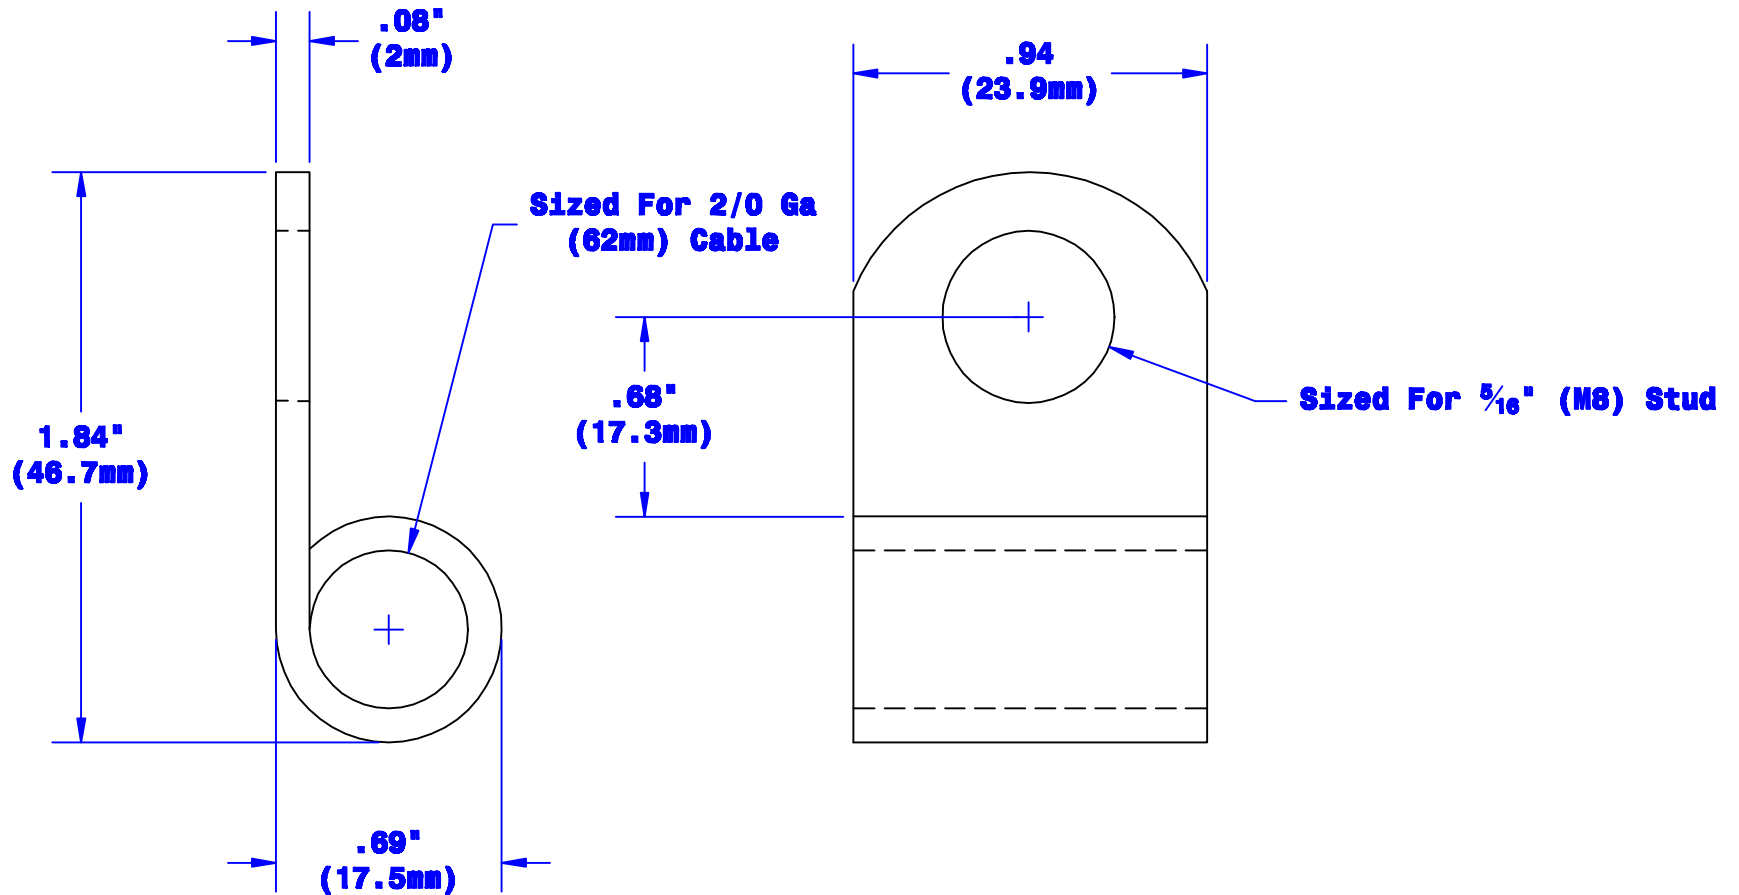

Quick Cable Reserves The Right to Alter Product Type, Their Technical Data, Dimensions, Style And Accessories Without Prior Notification.

<b>Property of</b> <b>QUICKCABLE</b> 3700 Quick Drive Franksville, WI 53126 U.S.A. www.quickcable.com	<b>TITLE</b> <b>Butt Seam</b> <b>Flag Connector</b> 2/0 ga(62mm) 5/16''(M8)
	<b>PART #</b> <b>107455</b>

**Confidential and Proprietary Information**

					<b>Drawn By</b> <b>Bill S</b>	<b>Date</b> <b>01-11-11</b>	<b>Checked By</b> <b>Mike E</b>	<b>Scale</b> <b>None</b>	<b>Material &amp; Treatment</b> <b>Tin Plated</b> <b>Copper</b>	<b>Drawing #</b> <b>107455-Info</b>	<b>REV</b>
					<b>Tolerances, unless otherwise noted</b> <b>Dimensions Are Reference Only</b>					<b>Sheet 1 of 1</b>	
<b>Rev</b>	<b>Date</b>	<b>ECN#</b>	<b>By</b>	<b>Description</b>							