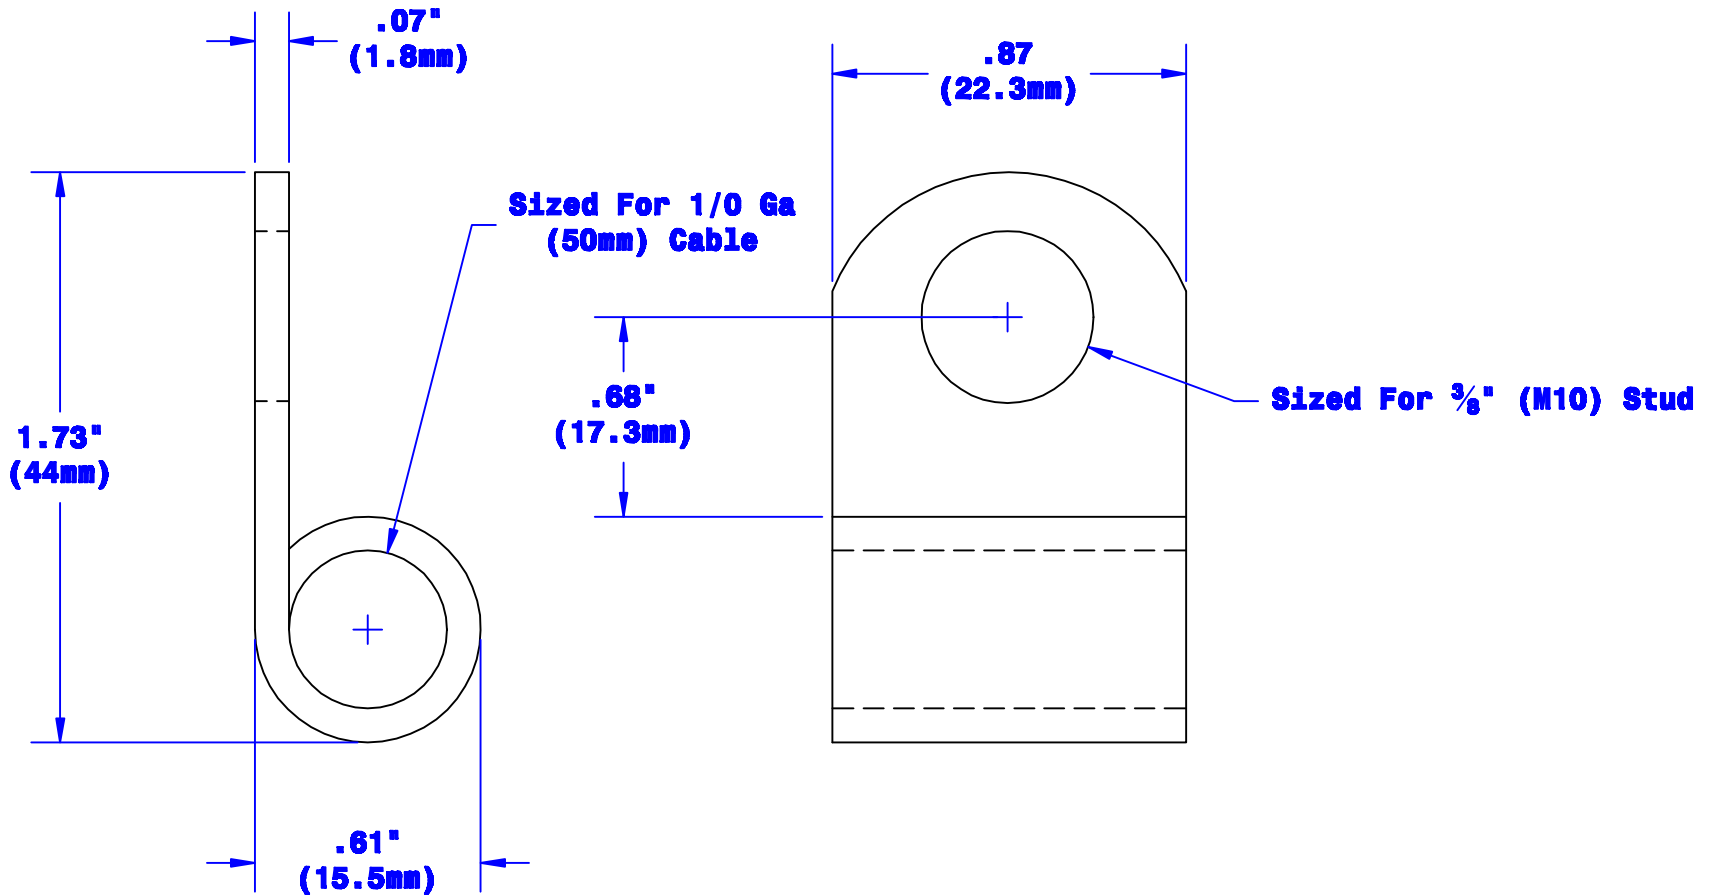

Quick Cable Reserves The Right to Alter Product Type, Their Technical Data, Dimensions, Style And Accessories Without Prior Notification.

Property of QUICKCABLE® 3700 Quick Drive Franksville, WI 53126 U.S.A. www.quickcable.com	TITLE Butt Seam Flag Connector 1/0 ga(50mm) 3/8" (M10)
	PART # 107446

Confidential and Proprietary Information

					Drawn By Bill S	Date 01-11-11	Checked By Mike E	Scale None	Material & Treatment Tin Plated Copper	Drawing # 107446-Info	REV Sheet 1 of 1
Rev	Date	ECN#	By	Description	Tolerances, unless otherwise noted				Dimensions Are Reference Only		