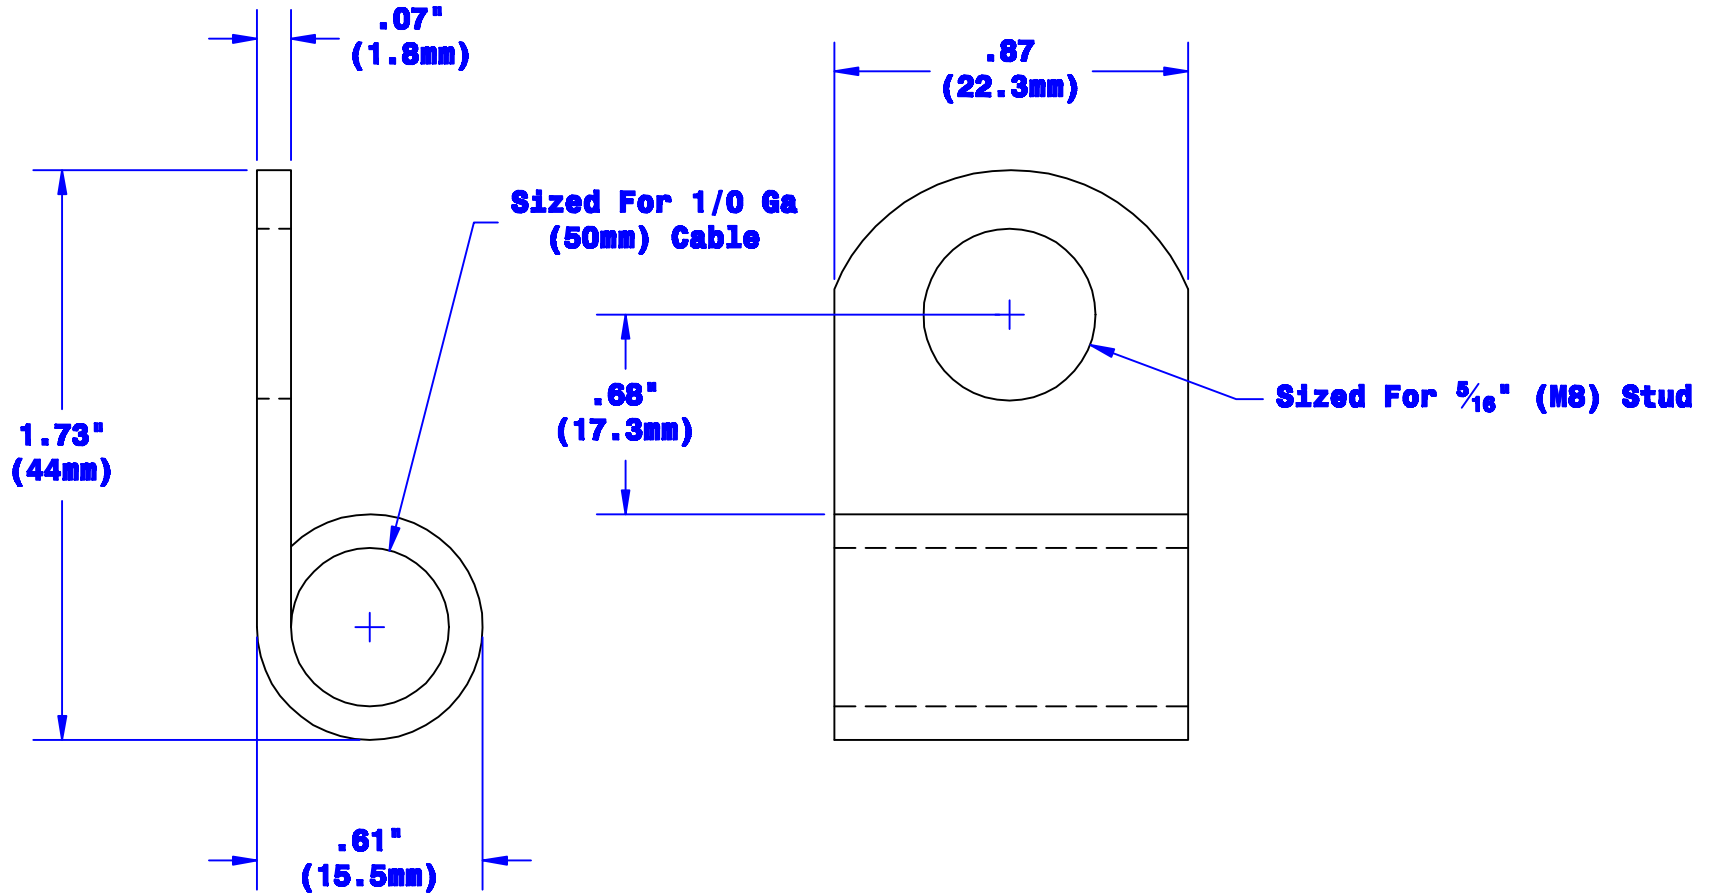

Quick Cable Reserves The Right to Alter Product Type, Their Technical Data, Dimensions, Style And Accessories Without Prior Notification.

Property of QUICKCABLE® 3700 Quick Drive Franksville, WI 53126 U.S.A. www.quickcable.com	TITLE Butt Seam Flag Connector 1/0 ga(50mm) 5/16" (M8)
	PART # 107445

Confidential and Proprietary Information

					Drawn By Bill S	Date 01-11-11	Checked By Mike E	Scale None	Material & Treatment Tin Plated Copper	Drawing # 107445-Info	REV
					Tolerances, unless otherwise noted Dimensions Are Reference Only					Sheet 1 of 1	
Rev	Date	ECN#	By	Description							