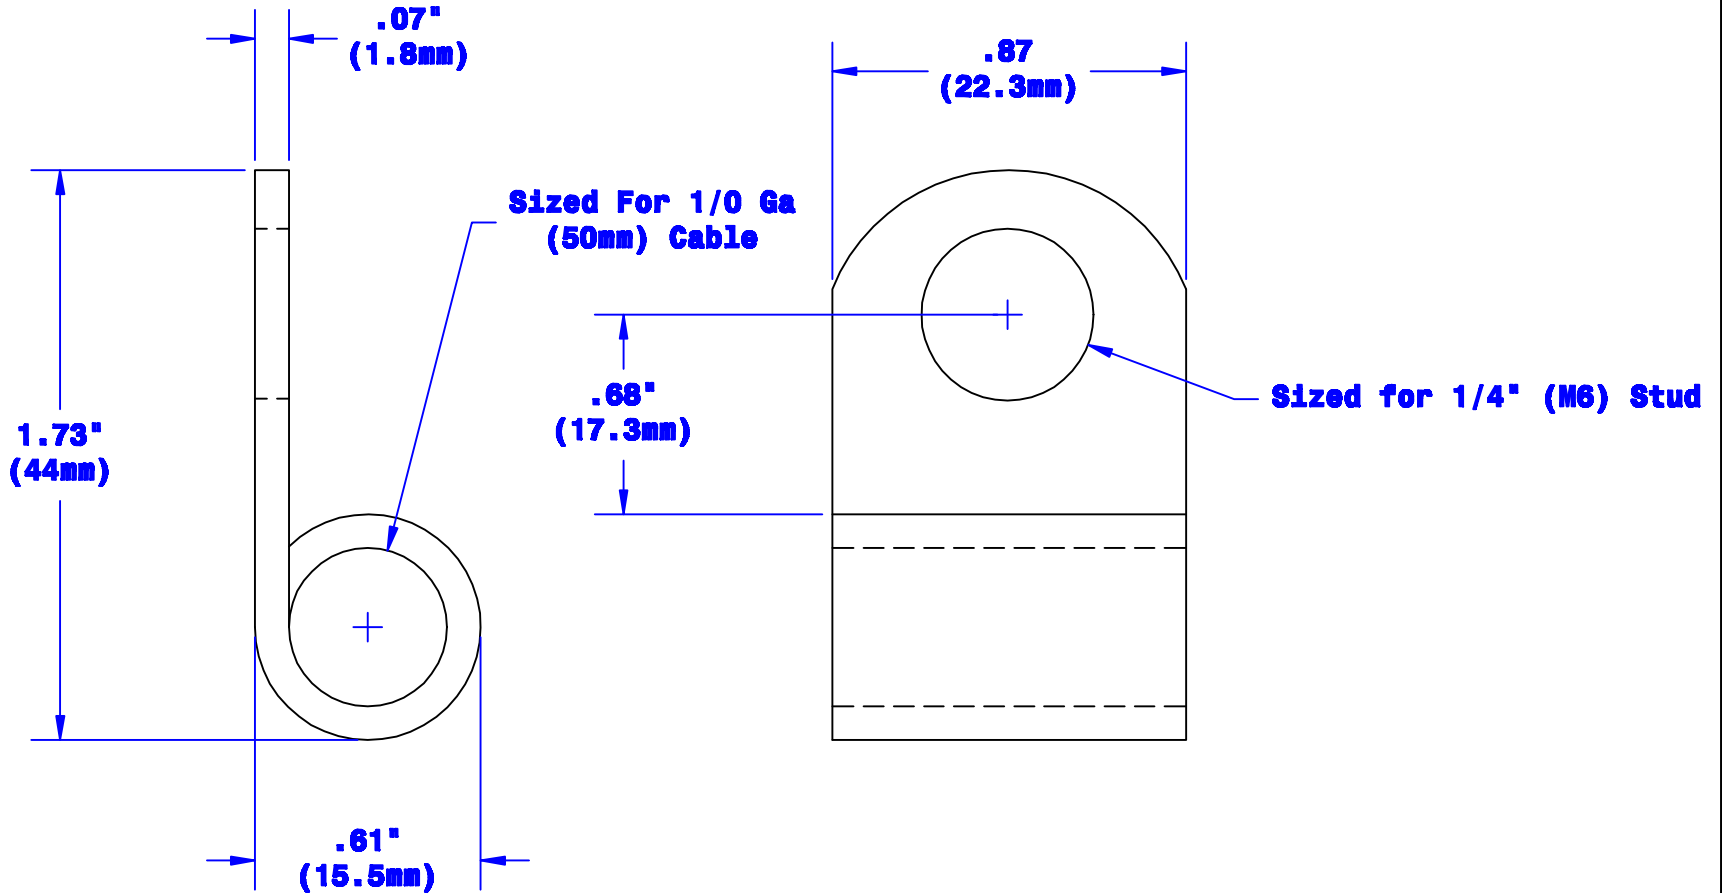

Quick Cable Reserves The Right to Alter Product Type, Their Technical Data, Dimensions, Style And Accessories Without Prior Notification.

Property of QUICKCABLE® 3700 Quick Drive Franksville, WI 53126 U.S.A. www.quickcable.com	TITLE Butt Seam Flag Connector 1/0 ga(50mm) 1/4" (M6)
	PART # 107442

Confidential and Proprietary Information

					Drawn By Bill S	Date 01-11-11	Checked By Mike E	Scale None	Material & Treatment Tin Plated Copper	Drawing # 107442-Info	REV
					Tolerances, unless otherwise noted Dimensions Are Reference Only					Sheet 1 of 1	
Rev	Date	ECN#	By	Description							