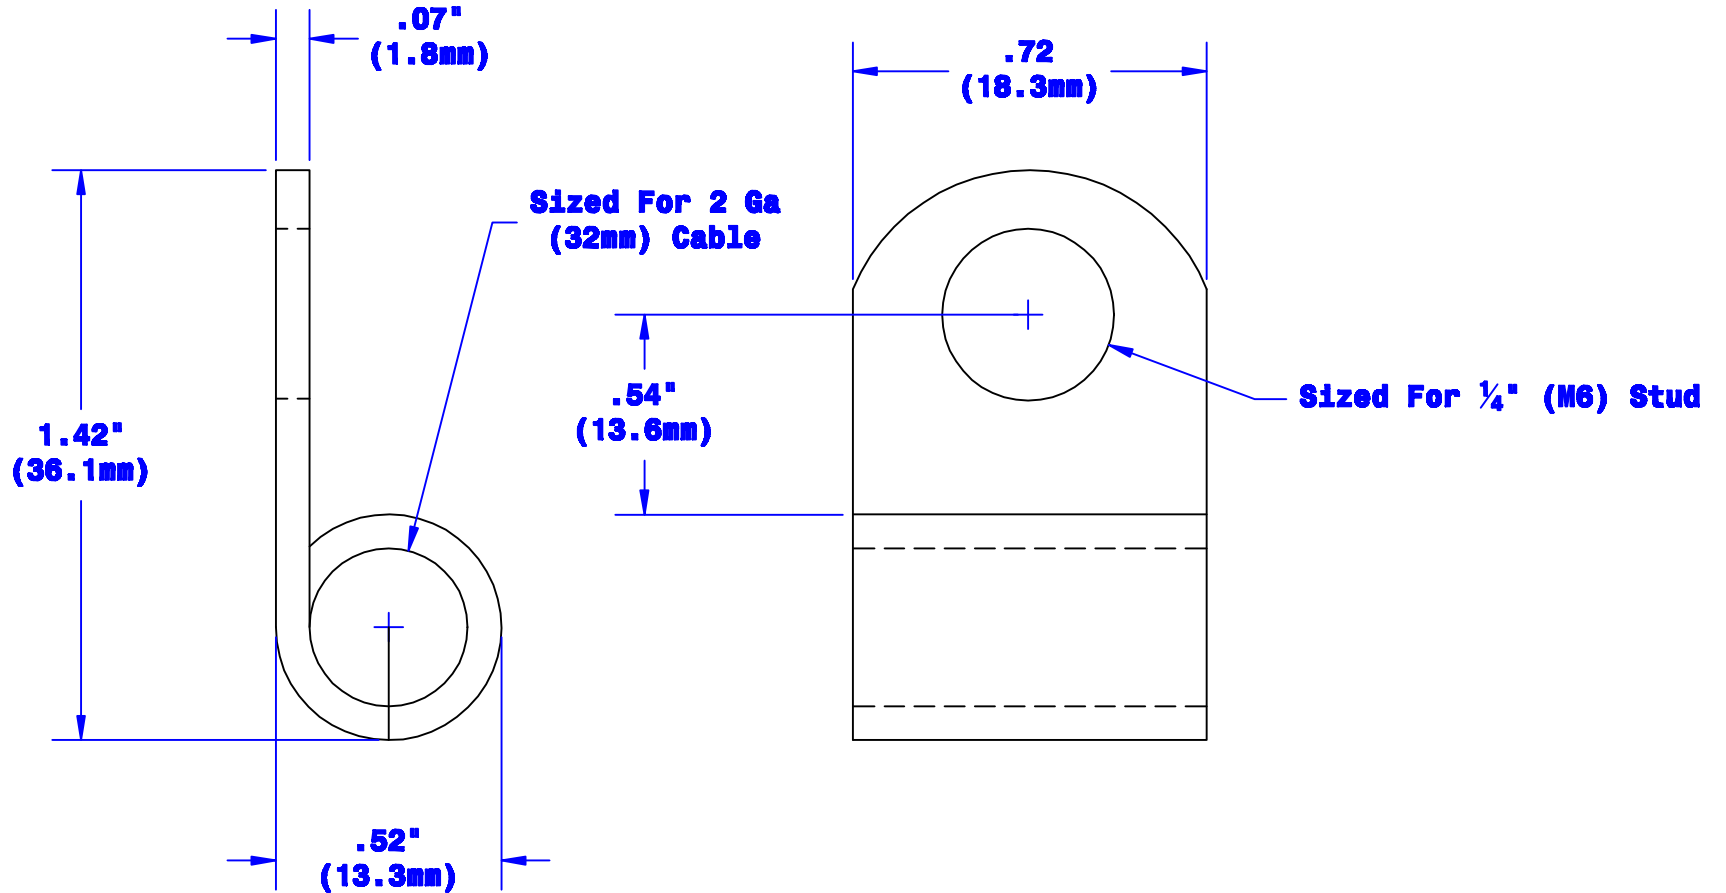

Quick Cable Reserves The Right to Alter Product Types, Their Technical Data, Dimensions, Style And Accessories Without Prior Notification.

<b>Property of</b> <b>QUICKCABLE®</b> 3700 Quick Drive Frankville, WI 53126 U.S.A. www.quickcable.com	<b>TITLE</b> <b>Butt Seam</b> <b>Flag Connector</b> <b>2 ga(32mm) 1/4" (M6)</b>
	<b>PART #</b> <b>107432</b>

<b>Material &amp; Treatment</b> <b>Tin Plated</b> <b>Copper</b>	<b>Drawing #</b> <b>107432-Info</b>	<b>REV</b>  <b>Sheet 1 of 1</b>
---	--	---------------------------------------