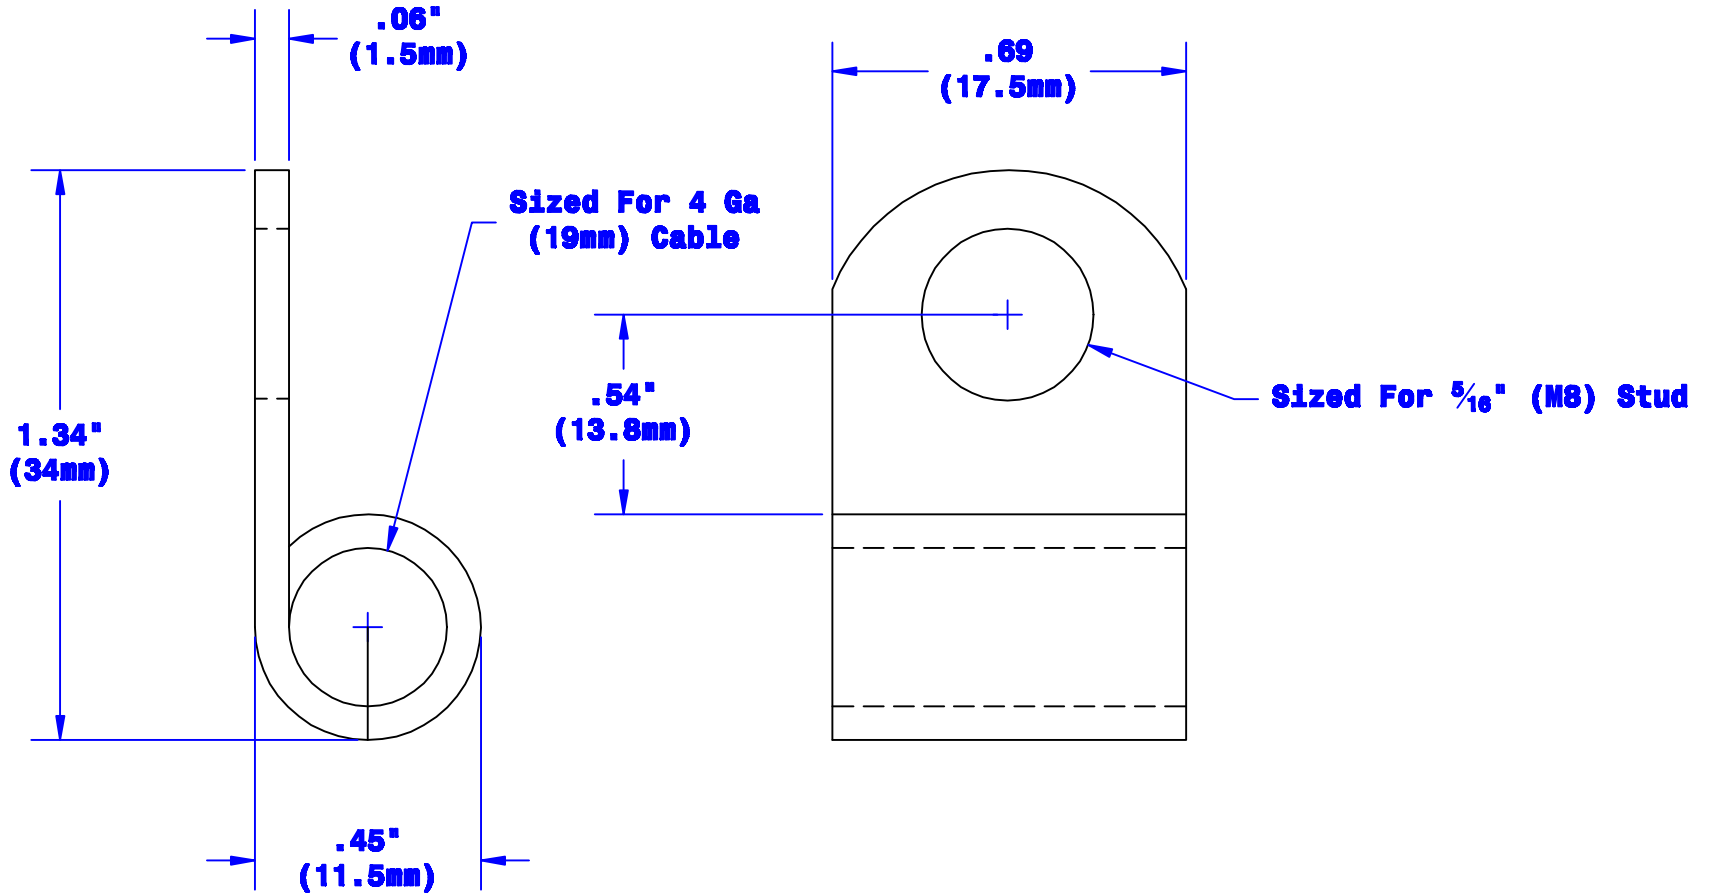

Quick Cable Reserves The Right to Alter Product Type, Their Technical Data, Dimensions, Style And Accessories Without Prior Notification.

Property of QUICKCABLE® 3700 Quick Drive Franksville, WI 53126 U.S.A. www.quickcable.com	TITLE Butt Seam Flag Connector 4 ga(19mm) 5/16" (M8)
	PART # 107425

Confidential and Proprietary Information

					Drawn By Bill S	Date 01-11-11	Checked By Mike E	Scale None	Material & Treatment Tin Plated Copper	Drawing # 107425-Info	REV
					Tolerances, unless otherwise noted Dimensions Are Reference Only					Sheet 1 of 1	
Rev	Date	ECN#	By	Description							