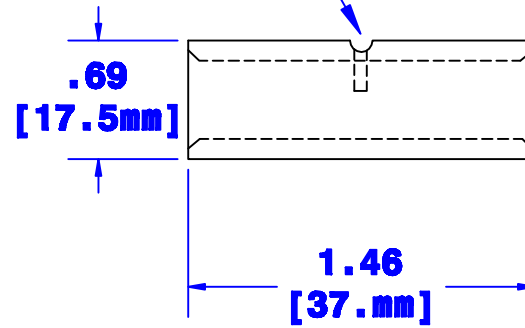

**Feature: Single Indentation to
Serve as Cable Stop**

Sized for 2/0 Ga. [62mm²] Cable

Property of QUICK CABLE		TITLE Butt Splice, 2/0 Ga. [62mm²] Non-Insulated	
3700 Quick Dr. Franksville WI		PART # 107247	
Material & Treatment Copper Tin Plated		Drawing # 107247-Info	REV
Tolerances, unless otherwise noted Dimensions are reference only		Sheet 1 of 1	