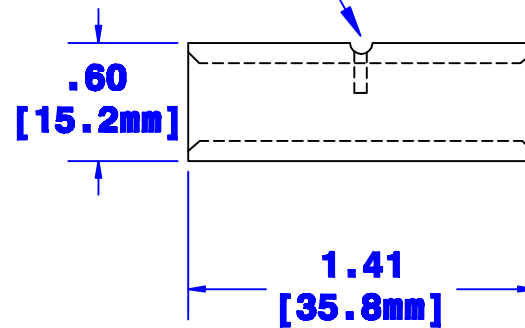

**Feature: Single Indentation to  
Serve as Cable Stop**

**Sized for 1/0 Ga. [50mm<sup>2</sup>] Cable**

Property of <b>QUICK CABLE</b>		TITLE <b>Butt Splice, 1/0 Ga. [32mm<sup>2</sup>] Non-Insulated</b>	
3700 Quick Dr. Frankville WI		PART # <b>107246</b>	
Material & Treatment <b>Copper Tin Plated</b>		Drawing # <b>107246-Info</b>	REV
Tolerances, unless otherwise noted Dimensions are reference only		Sheet 1 of 1	

Rev	Date	ECN#	By	Description	Drawn By	Date	Checked By	Scale
					<b>Josh</b>	<b>3-10-05</b>	<b>Jim H</b>	<b>None</b>