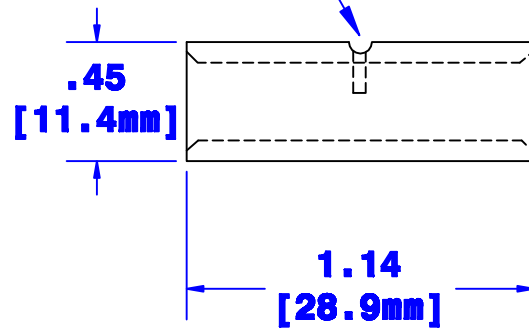

**Feature: Single Indentation to
Serve as Cable Stop**

Sized for 4 Ga. [19mm²] Cable

Property of QUICK CABLE		TITLE Butt Splice, 4 Ga. [19mm²] Non-Insulated	
3700 Quick Dr. Frankville WI		PART # 107243	
Material & Treatment Copper Tin Plated		Drawing # 107243-Info	REV
Tolerances, unless otherwise noted Dimensions are reference only		Sheet 1 of 1	