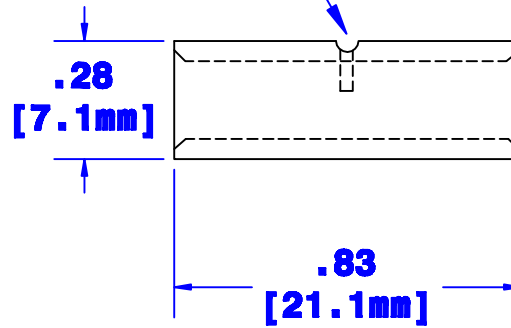

**Feature: Single Indentation to
Serve as Cable Stop**

Sized for 8 Ga. [8mm²] Cable

Property of QUICK CABLE		TITLE Butt Splice, 8 Ga. [8mm²] Non-Insulated	
3700 Quick Dr. Frankville WI		PART # 107241	
Material & Treatment Copper Tin Plated		Drawing # 107241-Info	REV
		Sheet 1 of 1	

					Drawn By Josh	Date 3-10-05	Checked By JIM H	Scale None
					Tolerances, unless otherwise noted Dimensions are reference only			
Rev	Date	ECN#	By	Description				