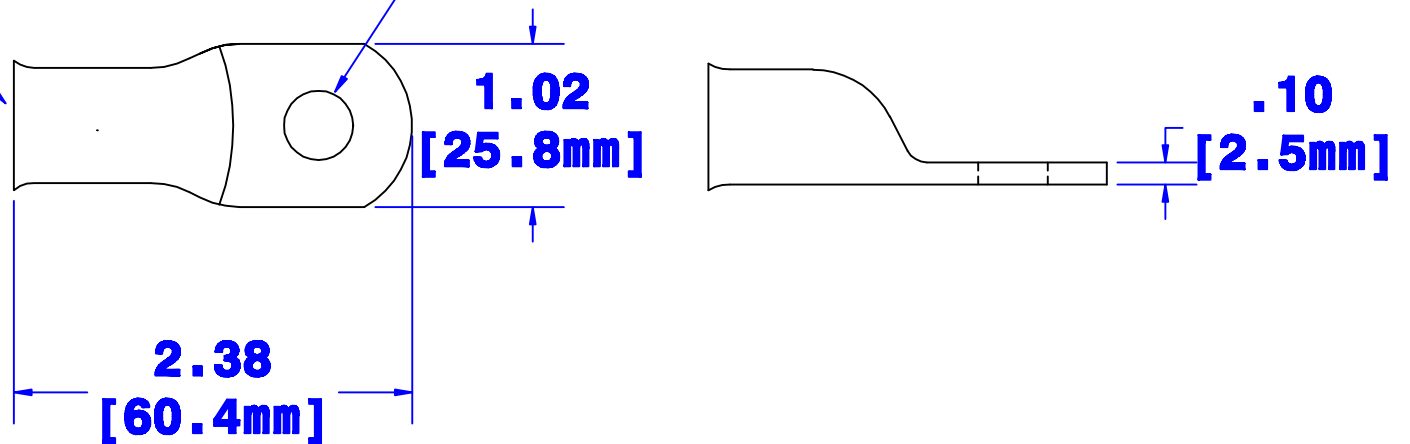

**ID sized for
4/0 ga [103mm²] cable**

Hole for 1/2" [M12] stud

Property of <i>QUICK CABLE</i> 3700 Quick Dr. Franksville WI		TITLE 4/0 ga [103mm ²] MAX LUG straight 1/2" [M12] stud	
		PART # 105179	
Material & Treatment 100% Copper		Drawing # 105179-INFO	REV
		sheet 1 of 1	

				Drawn By Jim H	Date 7/11/03	Checked By Paul	Scale None
Tolerances, unless otherwise noted All dimensions are ref only							
Rev	Date	By	Description				