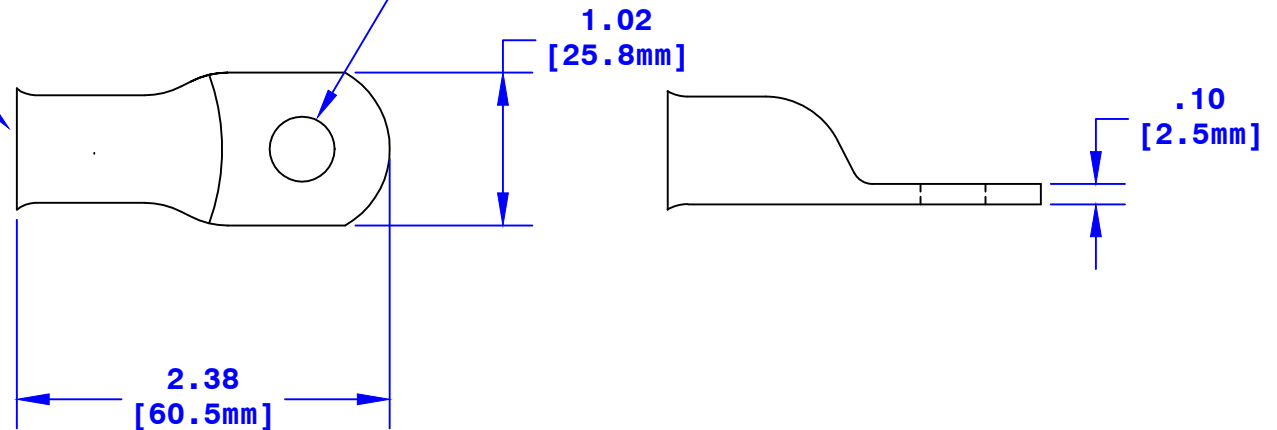

ID Sized for
4/0 Ga [103mm] Cable

Hole Sized For $\frac{5}{16}$ " [M8] Stud

Property of QUICKCABLE® 3700 Quick Drive Franksville, WI 53126 U.S.A. www.quickcable.com	TITLE
	4/0 Ga [103mm ²] MAX LUG 5/16" [M8] Stud
	PART #
	105177

Confidential and Proprietary Information

					Drawn By	Date	Checked By	Scale	Material & Treatment	Drawing #	REV
					Jim H	03-27-12	Mike E	None	100% Copper	105177-Info	
					Tolerances, unless otherwise noted					Sheet 1	Of 1
Rev	Date	ECN#	By	Description	Dimensions are reference only						