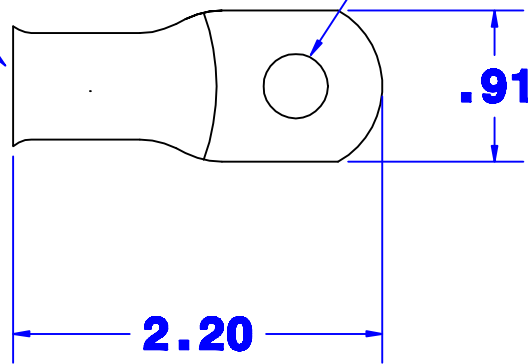

**ID sized for
3/0 ga cable**

Hole for 1/2" stud

Property of QUICK CABLE		TITLE 3/0 ga MAX LUG straight 1/2" stud	
		PART # 105159	
3700 Quick Dr. Frankville WI		Drawing # 101159-INFO	REV
Material & Treatment 100% Copper		Sheet 1 of 1	

			Drawn By Jim H	Date 7/11/03	Checked By Paul	Scale None
Tolerances, unless otherwise noted All dimensions are ref only						
Rev	Date	By	Description			