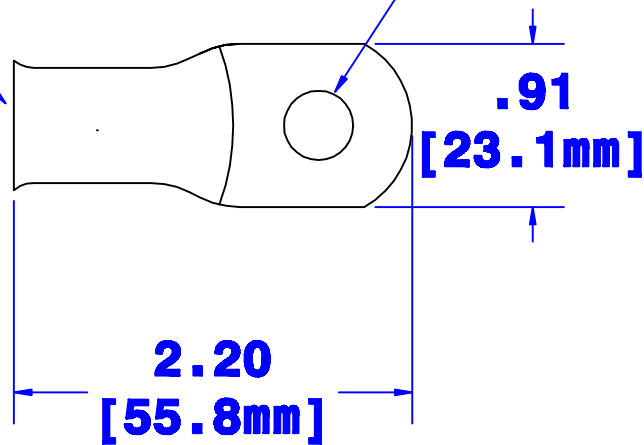

**ID sized for
3/0 ga [81mm²] cable**

Hole for 3/8" [M10] stud

Property of <i>QUICK CABLE</i> 3700 Quick Dr. Frankville WI		TITLE 3/0 ga [81mm ²] MAX LUG straight 3/8" [M10] stud	
		PART # 105158	
Material & Treatment 100% Copper		Drawing # 105158-INFO	REV
		Sheet 1 of 1	

			Drawn By Jim H	Date 7/11/03	Checked By Paul	Scale None
Tolerances, unless otherwise noted All dimensions are ref only						
Rev	Date	By	Description			