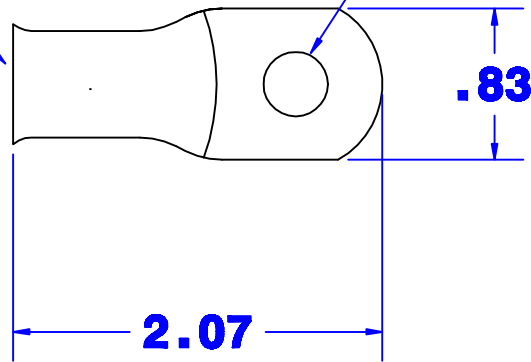

**ID sized for
2/0 ga cable**

Hole for 3/8" stud

Property of QUICK CABLE 3700 Quick Dr. Frankville WI		TITLE 2/0 ga MAX LUG straight 3/8" stud	
		PART # 105138	
Material & Treatment 100% Copper		Drawing # 105138-INFO	REV
		Sheet 1 of 1	

			Drawn By Jim H	Date 7/11/03	Checked By Paul	Scale None
Tolerances, unless otherwise noted All dimensions are ref only						
Rev	Date	By	Description			