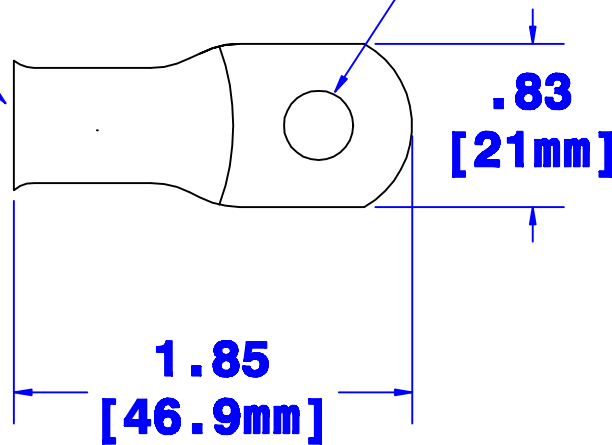

**ID sized for
1/0 ga [50mm²] cable**

Hole for 1/2" [M12] stud

Property of <i>QUICK CABLE</i> 3700 Quick Dr. Frankville WI		TITLE 1/0 ga [50mm ²] MAX LUG straight 1/2" [M12] stud	
		PART # 105119	
Material & Treatment 100% Copper		Drawing # 105119-INFO	REV
		Sheet 1 of 1	

			Drawn By Jim H	Date 7/11/03	Checked By Paul	Scale None
Tolerances, unless otherwise noted All dimensions are ref only						
Rev	Date	By	Description			