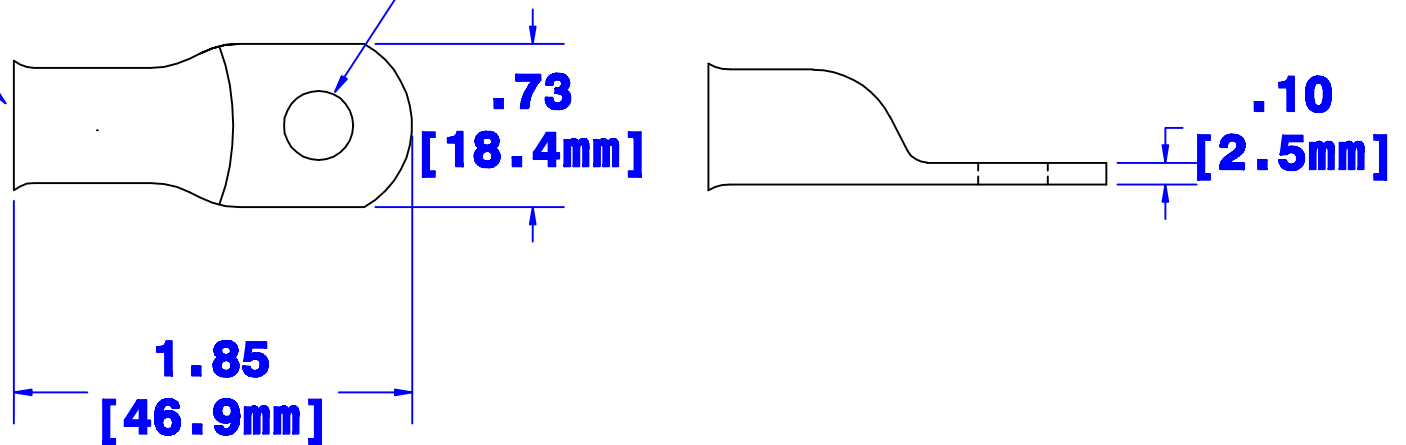

**ID sized for  
1/0 ga [50mm<sup>2</sup>] cable**

**Hole for 3/8" [M10] stud**

<b>Property of</b> <b><i>QUICK CABLE</i></b> 3700 Quick Dr. Franksville WI		<b>TITLE</b> 1/0 ga [50mm <sup>2</sup> ] MAX LUG straight 3/8" [M10] stud	
		<b>PART #</b> 105118	
<b>Material &amp; Treatment</b> 100% Copper		<b>Drawing #</b> 105118-INFO	<b>REV</b>
		Sheet <b>1</b> of <b>1</b>	

			<b>Drawn By</b> Jim H	<b>Date</b> 7/11/03	<b>Checked By</b> Paul	<b>Scale</b> None
<b>Tolerances, unless otherwise noted</b> <b>All dimensions are ref only</b>						
<b>Rev</b>	<b>Date</b>	<b>By</b>	<b>Description</b>			