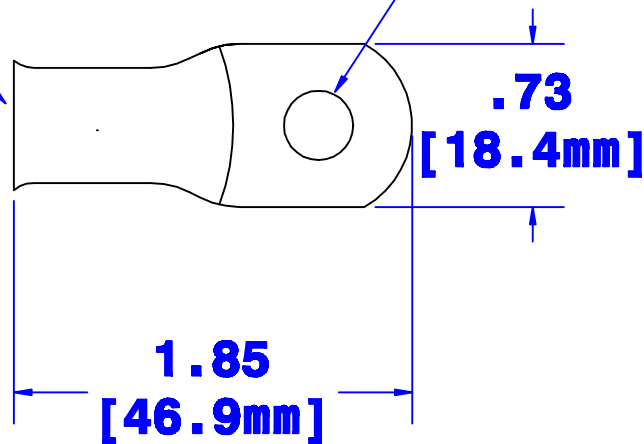

**ID sized for
1/0 ga [50mm²] cable**

Hole for 5/16" [M8] stud

Property of <i>QUICK CABLE</i> 3700 Quick Dr. Franksville WI		TITLE 1/0 ga [50mm ²] MAX LUG straight 5/16" [M8] stud	
		PART # 105117	
Material & Treatment 100% Copper		Drawing # 105117-INFO	REV
		sheet 1 of 1	

			Drawn By Jim H	Date 7/11/03	Checked By Paul	Scale None
Tolerances, unless otherwise noted All dimensions are ref only						
Rev	Date	By	Description			