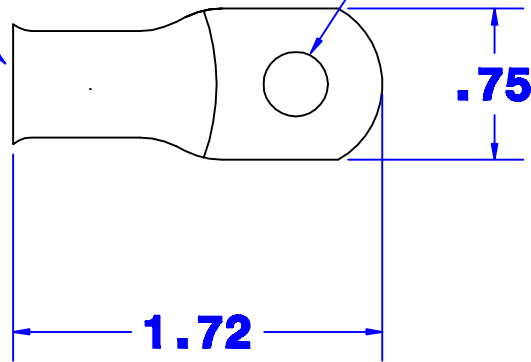

**ID sized for
1 ga cable**

Hole for 1/2" stud

Property of <i>QUICK CABLE</i>		TITLE 1 ga MAX LUG straight 1/2" stud	
3700 Quick Dr. Frankville WI		PART # 105099	
Material & Treatment 100% Copper		Drawing # 105099-INFO	REV
		Sheet 1 of 1	

			Drawn By Jim H	Date 7/11/03	Checked By Paul	Scale None
			Tolerances, unless otherwise noted All dimensions are ref only			
Rev	Date	By	Description			