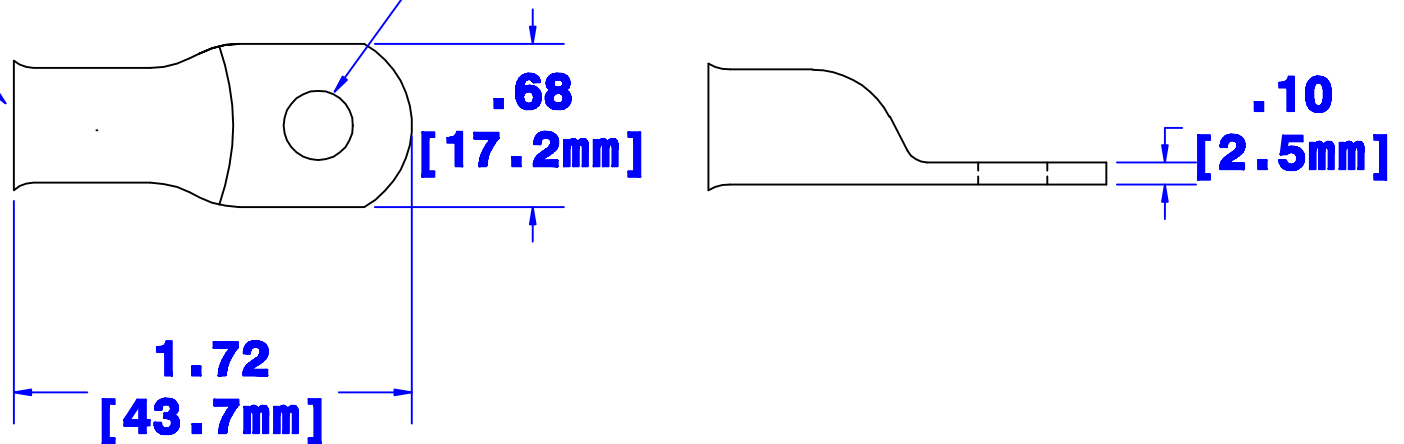

**ID sized for
1 ga [40mm²]
cable**

Hole for 3/8" [M10] stud

Property of <i>QUICK CABLE</i> 3700 Quick Dr. Frankville WI		TITLE 1 ga [40mm ²] MAX LUG 3/8" [M10] stud	
		PART # 105098	
Material & Treatment 100% Copper		Drawing # 105098-INFO	REV
		Sheet 1 or 1	

			Drawn By Jim H	Date 7/11/03	Checked By Paul	Scale None
Tolerances, unless otherwise noted All dimensions are ref only						
Rev	Date	By	Description			