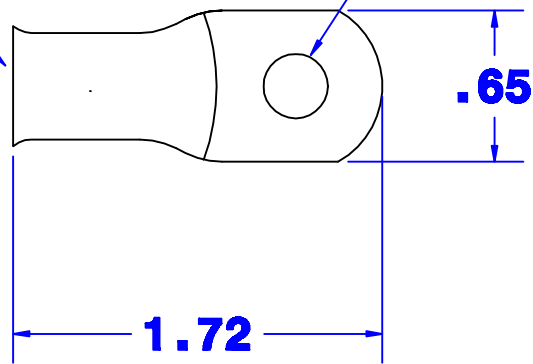

**ID sized for
1 ga cable**

Hole for 1/4" stud

Property of <i>QUICK CABLE</i>		TITLE 1 ga MAX LUG straight 1/4" stud	
3700 Quick Dr. Frankville WI		PART # 105096	
Material & Treatment 100% Copper		Drawing # 105096-INFO	REV
		Sheet 1 of 1	

			Drawn By Jim H	Date 7/11/03	Checked By Paul	Scale None
Tolerances, unless otherwise noted All dimensions are ref only						
Rev	Date	By	Description			