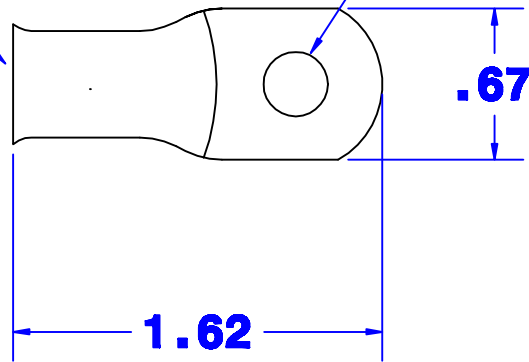

**ID sized for
2 ga cable**

Hole for 1/2" stud

Property of QUICK CABLE		TITLE 2 ga MAX LUG straight 1/2" stud	
3700 Quick Dr. Frankville WI		PART # 105079	
Material & Treatment 100% Copper		Drawing # 105079-INFO	REV
		Sheet 1 of 1	

			Drawn By Jim H	Date 7/11/03	Checked By Paul	Scale None
			Tolerances, unless otherwise noted All dimensions are ref only			
Rev	Date	By	Description			